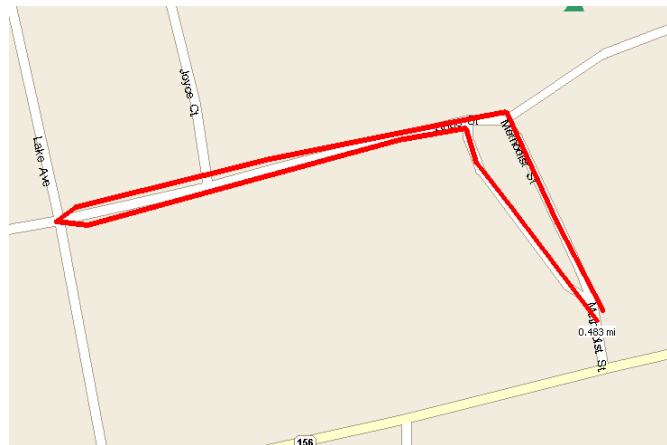

Wee Mile Race Routes (¼ mile, ½ mile, one mile) O’Niantic 5K

Wee Mile races will start and finish on Methodist Street.

One Mile Route: Methodist Street – Start. Left on Hope Street. Right on Lake Ave. Left on Lake Ave. Ext. Continue onto Meadow. Right on Lake Ave. Left on Hope Street. Right on Methodist – Finish

1/2 Mile Route: Methodist Street – Start. Left on Hope Street. Turn around at Lake Ave. Return on Hope Street. Right on Methodist - Finish

1/4 Mile Route: Methodist Street – Start. Left on Hope Street. Return on Methodist – Finish