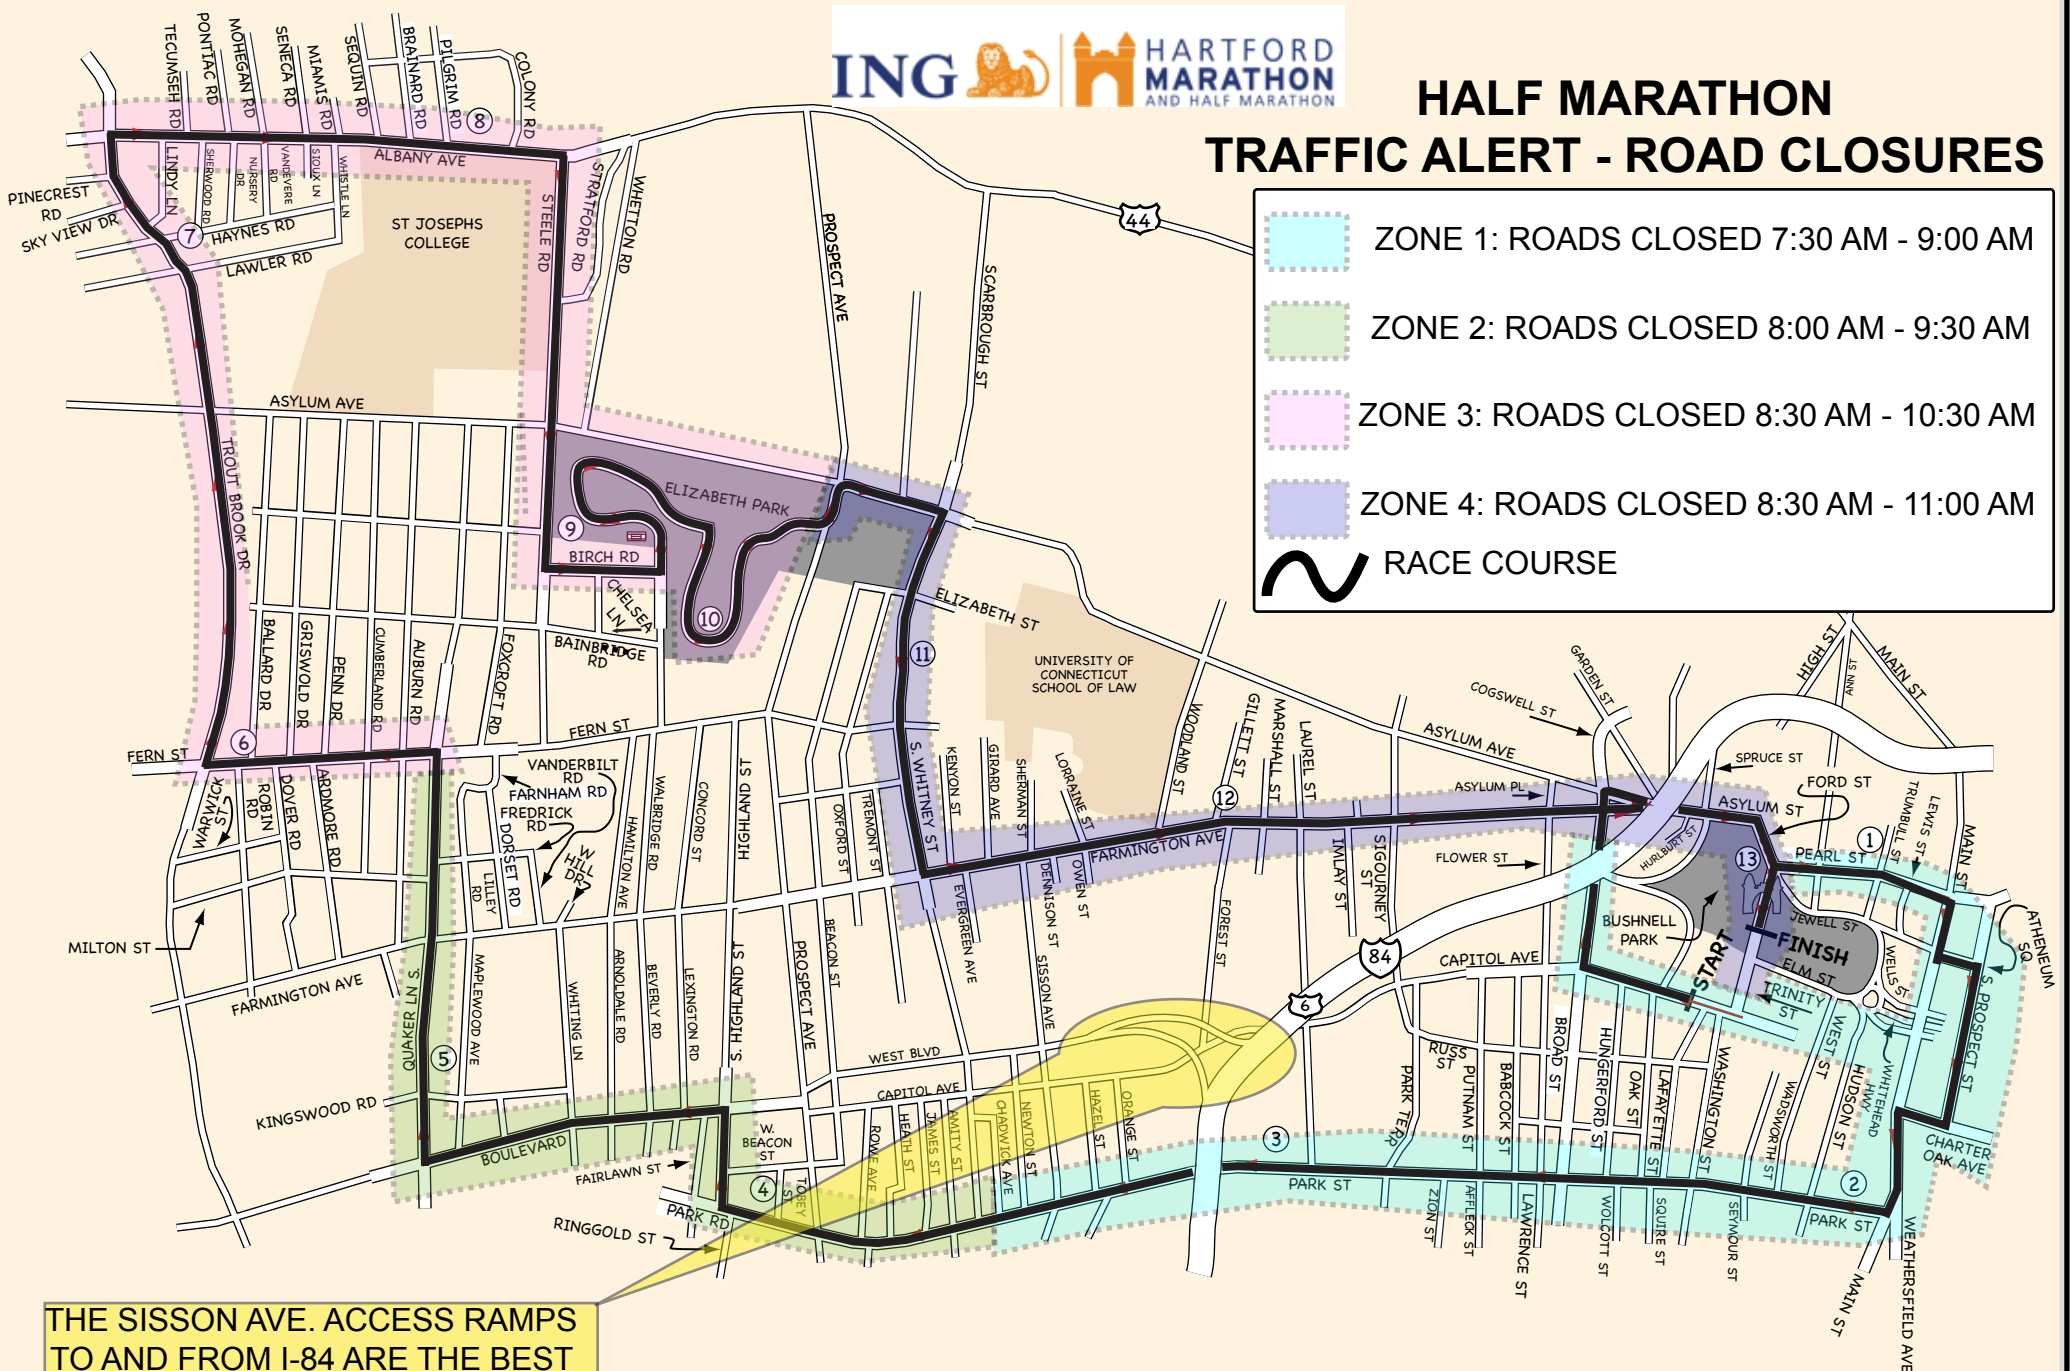

# HALF MARATHON TRAFFIC ALERT - ROAD CLOSURES

-  ZONE 1: ROADS CLOSED 7:30 AM - 9:00 AM
-  ZONE 2: ROADS CLOSED 8:00 AM - 9:30 AM
-  ZONE 3: ROADS CLOSED 8:30 AM - 10:30 AM
-  ZONE 4: ROADS CLOSED 8:30 AM - 11:00 AM
-  RACE COURSE

THE SISSON AVE. ACCESS RAMPS TO AND FROM I-84 ARE THE BEST ACCESS OUT OF THE RACE AREA.

NOTE FOR ALL CLOSURES: ROADS REOPEN AS RUNNERS PASS. POLICE WILL DIRECT CROSS TRAFFIC DURING THE RACE WHEN POSSIBLE. PLEASE EXPECT DELAYS AND DETOURS