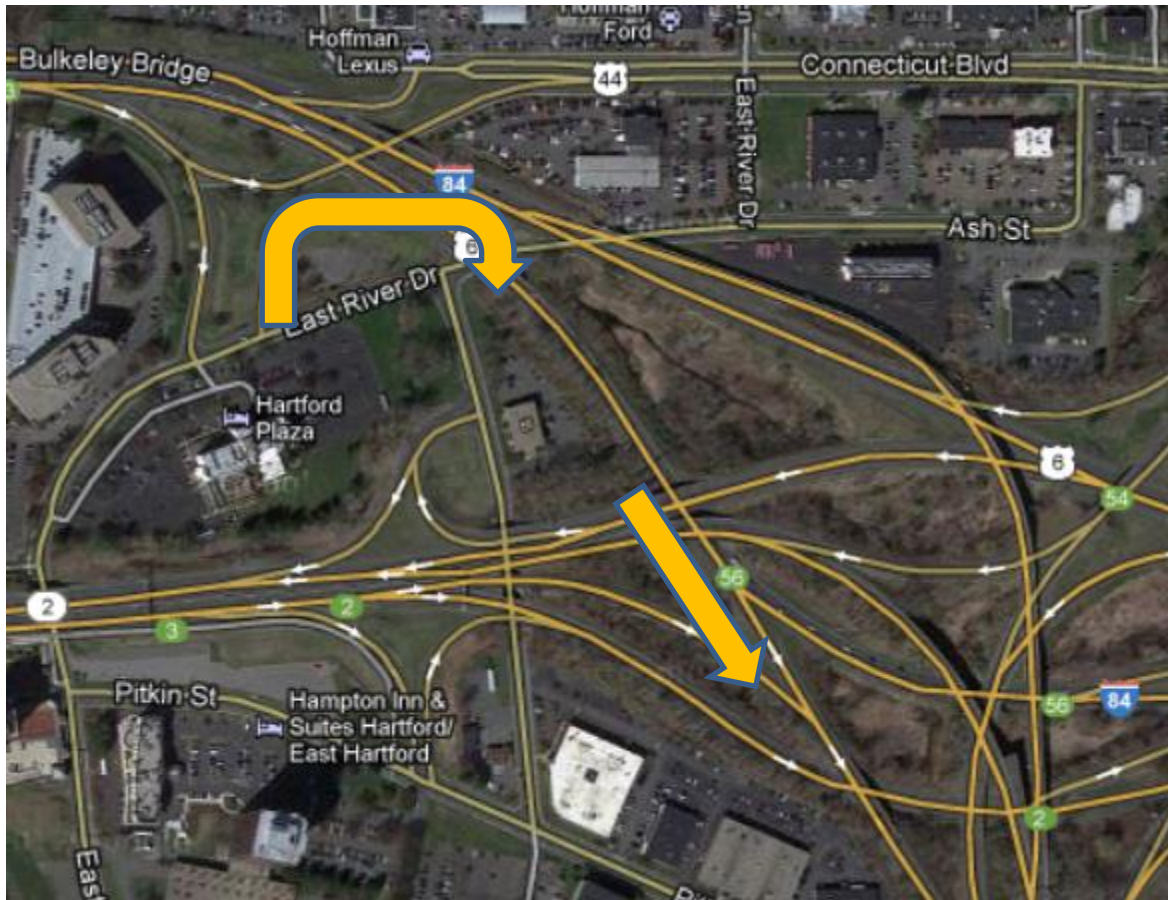

## Hampton Inn – East Hartford

### Access to downtown Hartford during 2021 Eversource Hartford Marathon

- Left onto Pitkin Street
- Left onto East River Drive (expect delays between 8:30 am – 10:00 am)
- Right onto Route 2 East
- Exit 5D onto Route 3, Putnam Bridge
- Exit onto Route 91 North
- Exit 29A

Holiday Inn Downtown Area (East Hartford)  
Access to downtown Hartford during 2021 Eversource Hartford  
Marathon

Right out of hotel driveway

- Left onto entrance ramp to I-84 East
- Left onto I-84/Route 2 East
- Merge onto Route 2 East
- Exit 5D onto Route 3, Putnam Bridge
- Exit onto Route 91 North
- Exit 29A