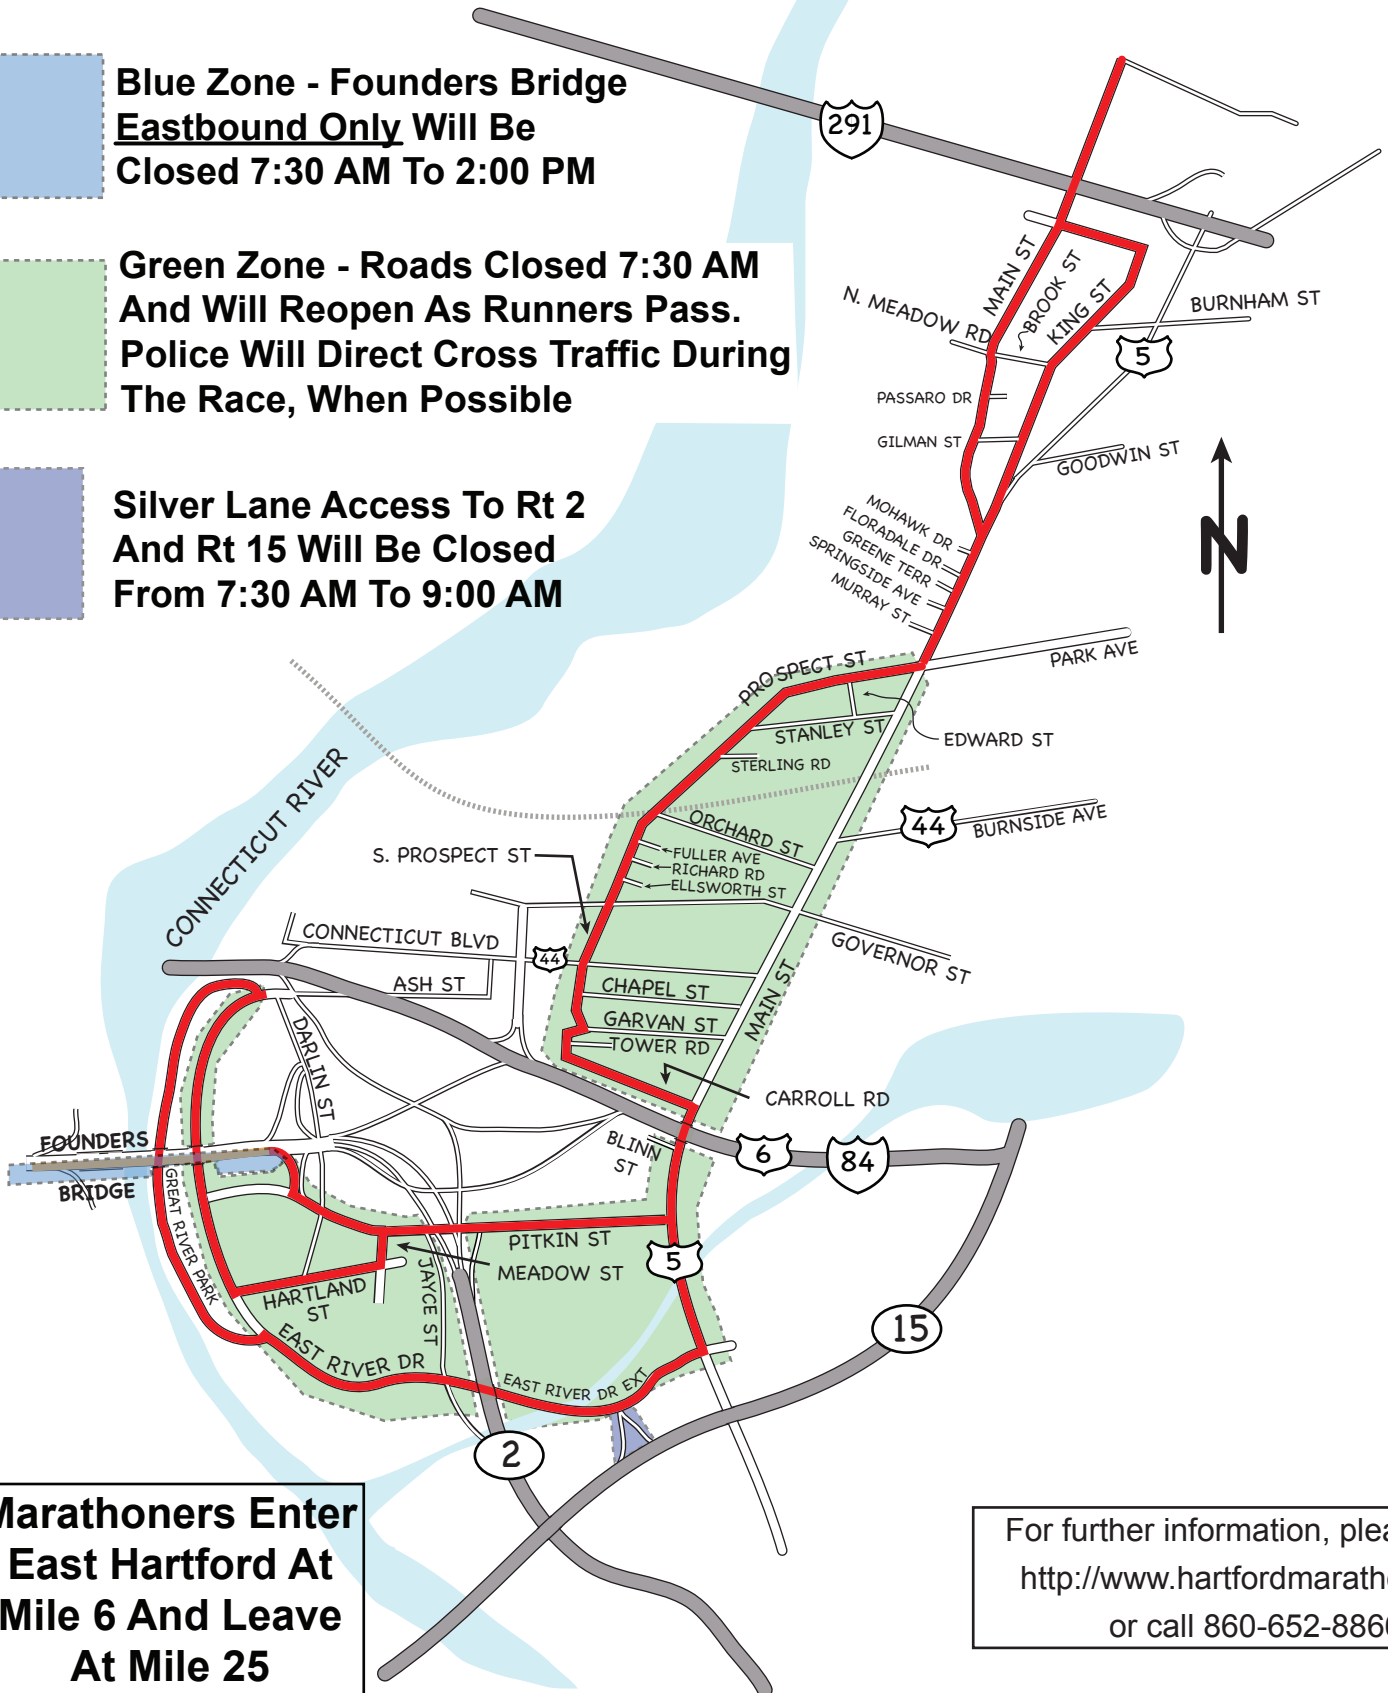

**EAST HARTFORD ROAD CLOSURES  
PLEASE EXPECT DELAYS AND  
DETOURS**

**EVERSOURCE  
HARTFORD  
MARATHON**  
AND HALF MARATHON

**Race Course**

**Blue Zone - Founders Bridge  
Eastbound Only Will Be  
Closed 7:30 AM To 2:00 PM**

**Green Zone - Roads Closed 7:30 AM  
And Will Reopen As Runners Pass.  
Police Will Direct Cross Traffic During  
The Race, When Possible**

**Silver Lane Access To Rt 2  
And Rt 15 Will Be Closed  
From 7:30 AM To 9:00 AM**

**Marathoners Enter  
East Hartford At  
Mile 6 And Leave  
At Mile 25**

For further information, please visit:  
<http://www.hartfordmarathon.com>  
or call 860-652-8866