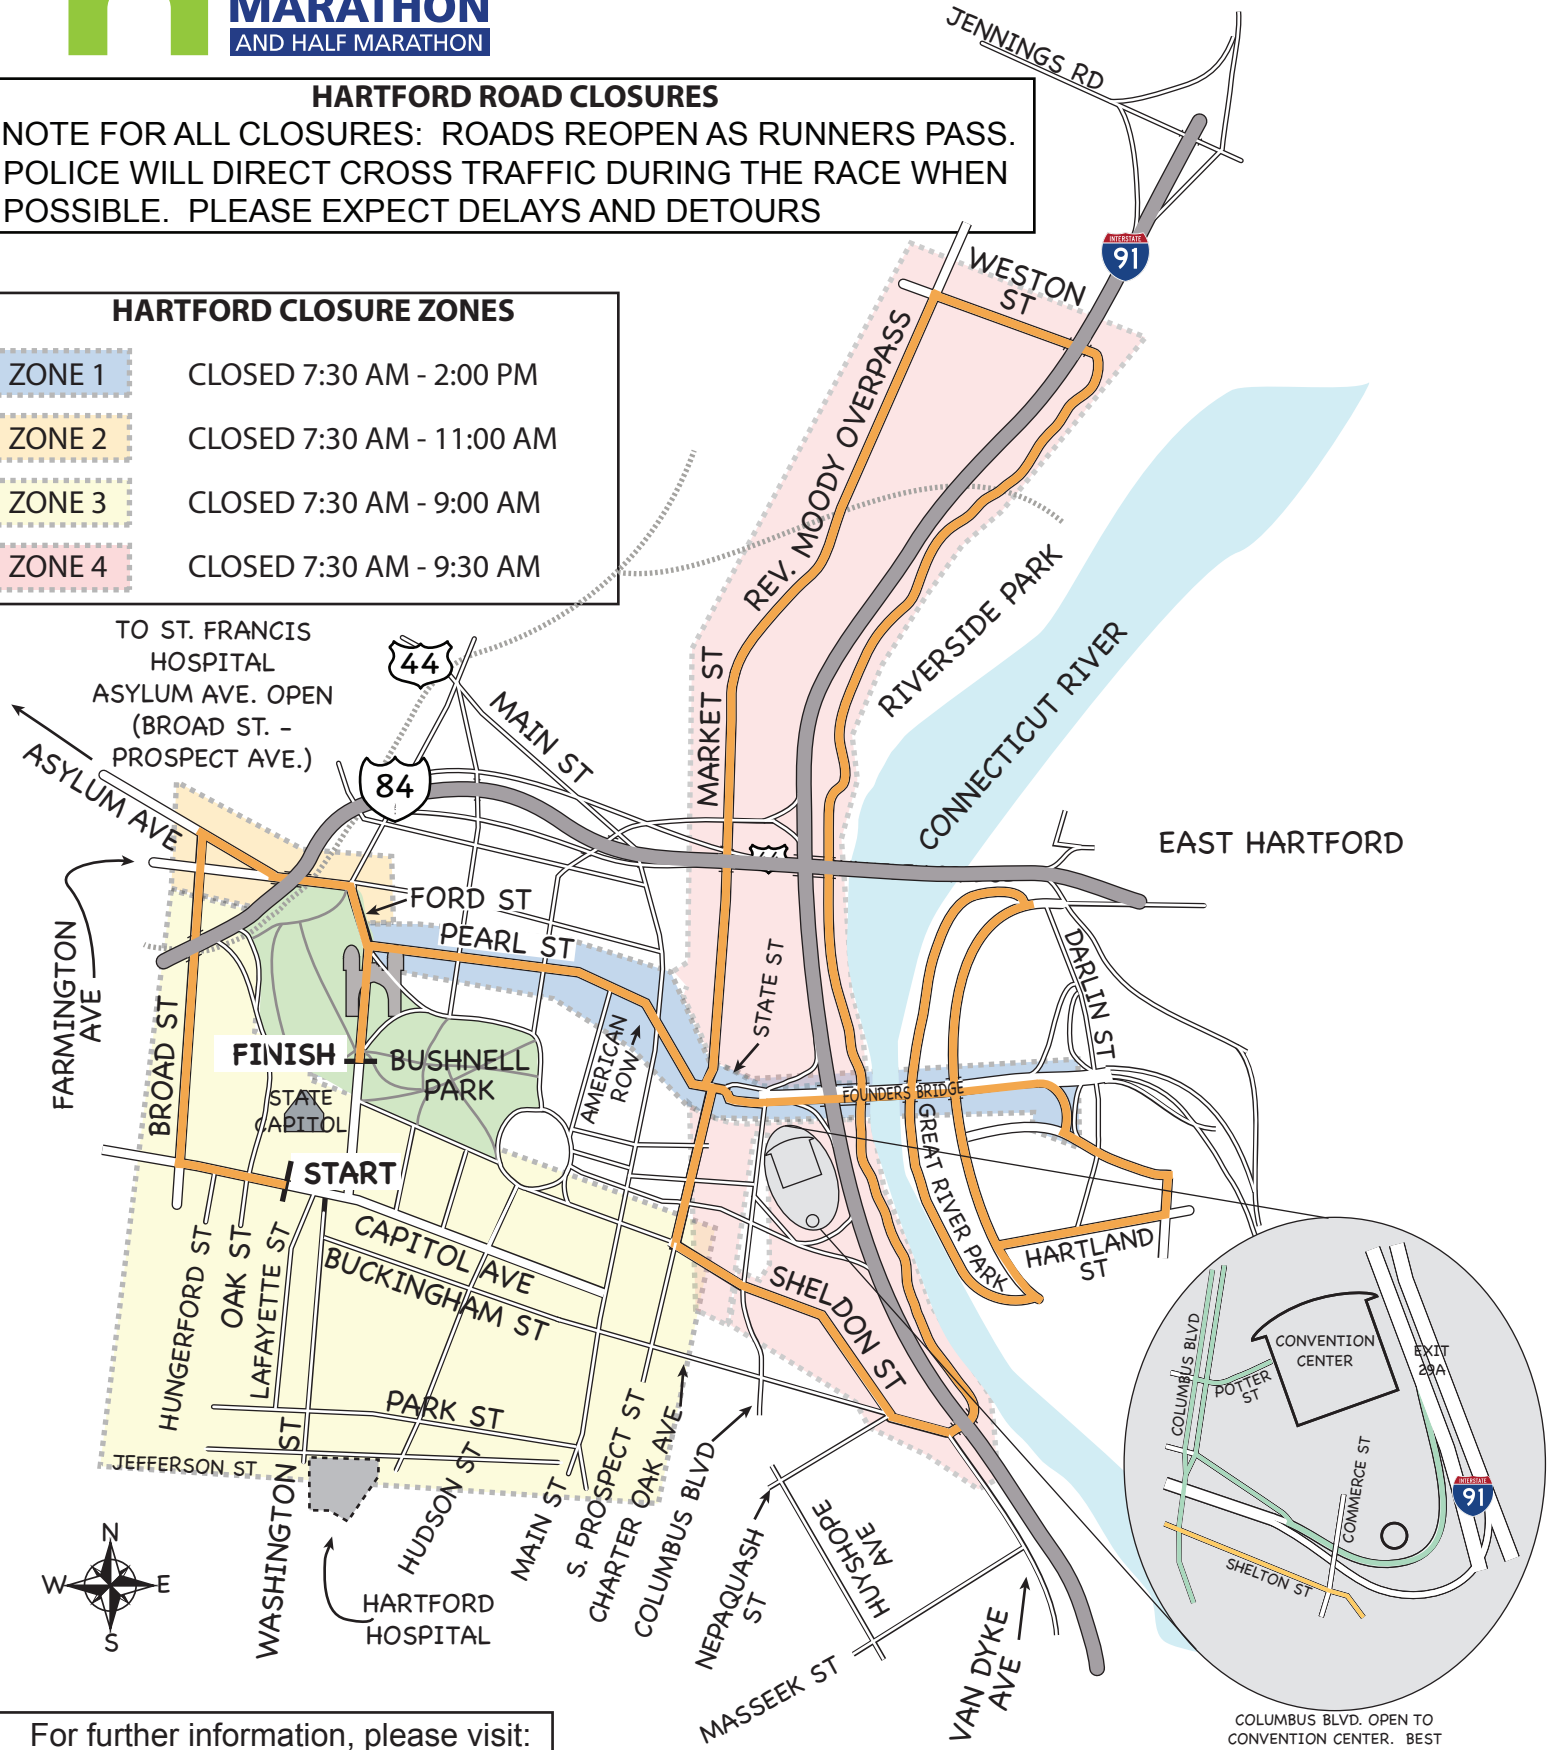

HARTFORD ROAD CLOSURES

NOTE FOR ALL CLOSURES: ROADS REOPEN AS RUNNERS PASS. POLICE WILL DIRECT CROSS TRAFFIC DURING THE RACE WHEN POSSIBLE. PLEASE EXPECT DELAYS AND DETOURS

HARTFORD CLOSURE ZONES

| | |
|--------|---------------------------|
| ZONE 1 | CLOSED 7:30 AM - 2:00 PM |
| ZONE 2 | CLOSED 7:30 AM - 11:00 AM |
| ZONE 3 | CLOSED 7:30 AM - 9:00 AM |
| ZONE 4 | CLOSED 7:30 AM - 9:30 AM |

COLUMBUS BLVD. OPEN TO CONVENTION CENTER. BEST ACCESS I-91 N/S, EXIT 29A

For further information, please visit:
<http://www.hartfordmarathon.com>
 or call 860-652-8866