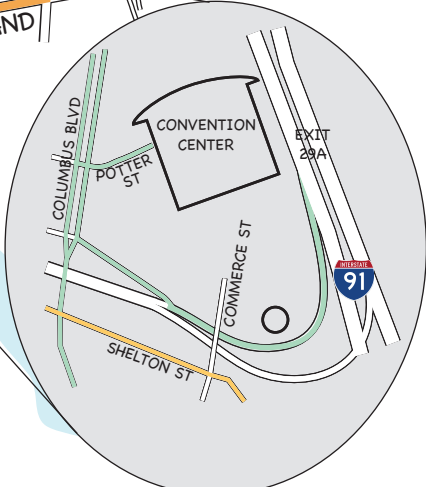

HARTFORD ROAD CLOSURES

NOTE FOR ALL CLOSURES: ROADS REOPEN AS RUNNERS PASS. POLICE WILL DIRECT CROSS TRAFFIC DURING THE RACE WHEN POSSIBLE. PLEASE EXPECT DELAYS AND DETOURS

HARTFORD CLOSURE ZONES

| | |
|--------|---------------------------|
| ZONE 1 | CLOSED 7:30 AM - 2:00 PM |
| ZONE 2 | CLOSED 7:30 AM - 11:00 AM |
| ZONE 3 | CLOSED 7:30 AM - 9:00 AM |
| ZONE 4 | CLOSED 7:30 AM - 9:30 AM |

COLUMBUS BLVD. OPEN TO CONVENTION CENTER. BEST ACCESS I-91 N/S, EXIT 29A

For further information, please visit:
<http://www.hartfordmarathon.com>
 or call 860-652-8866