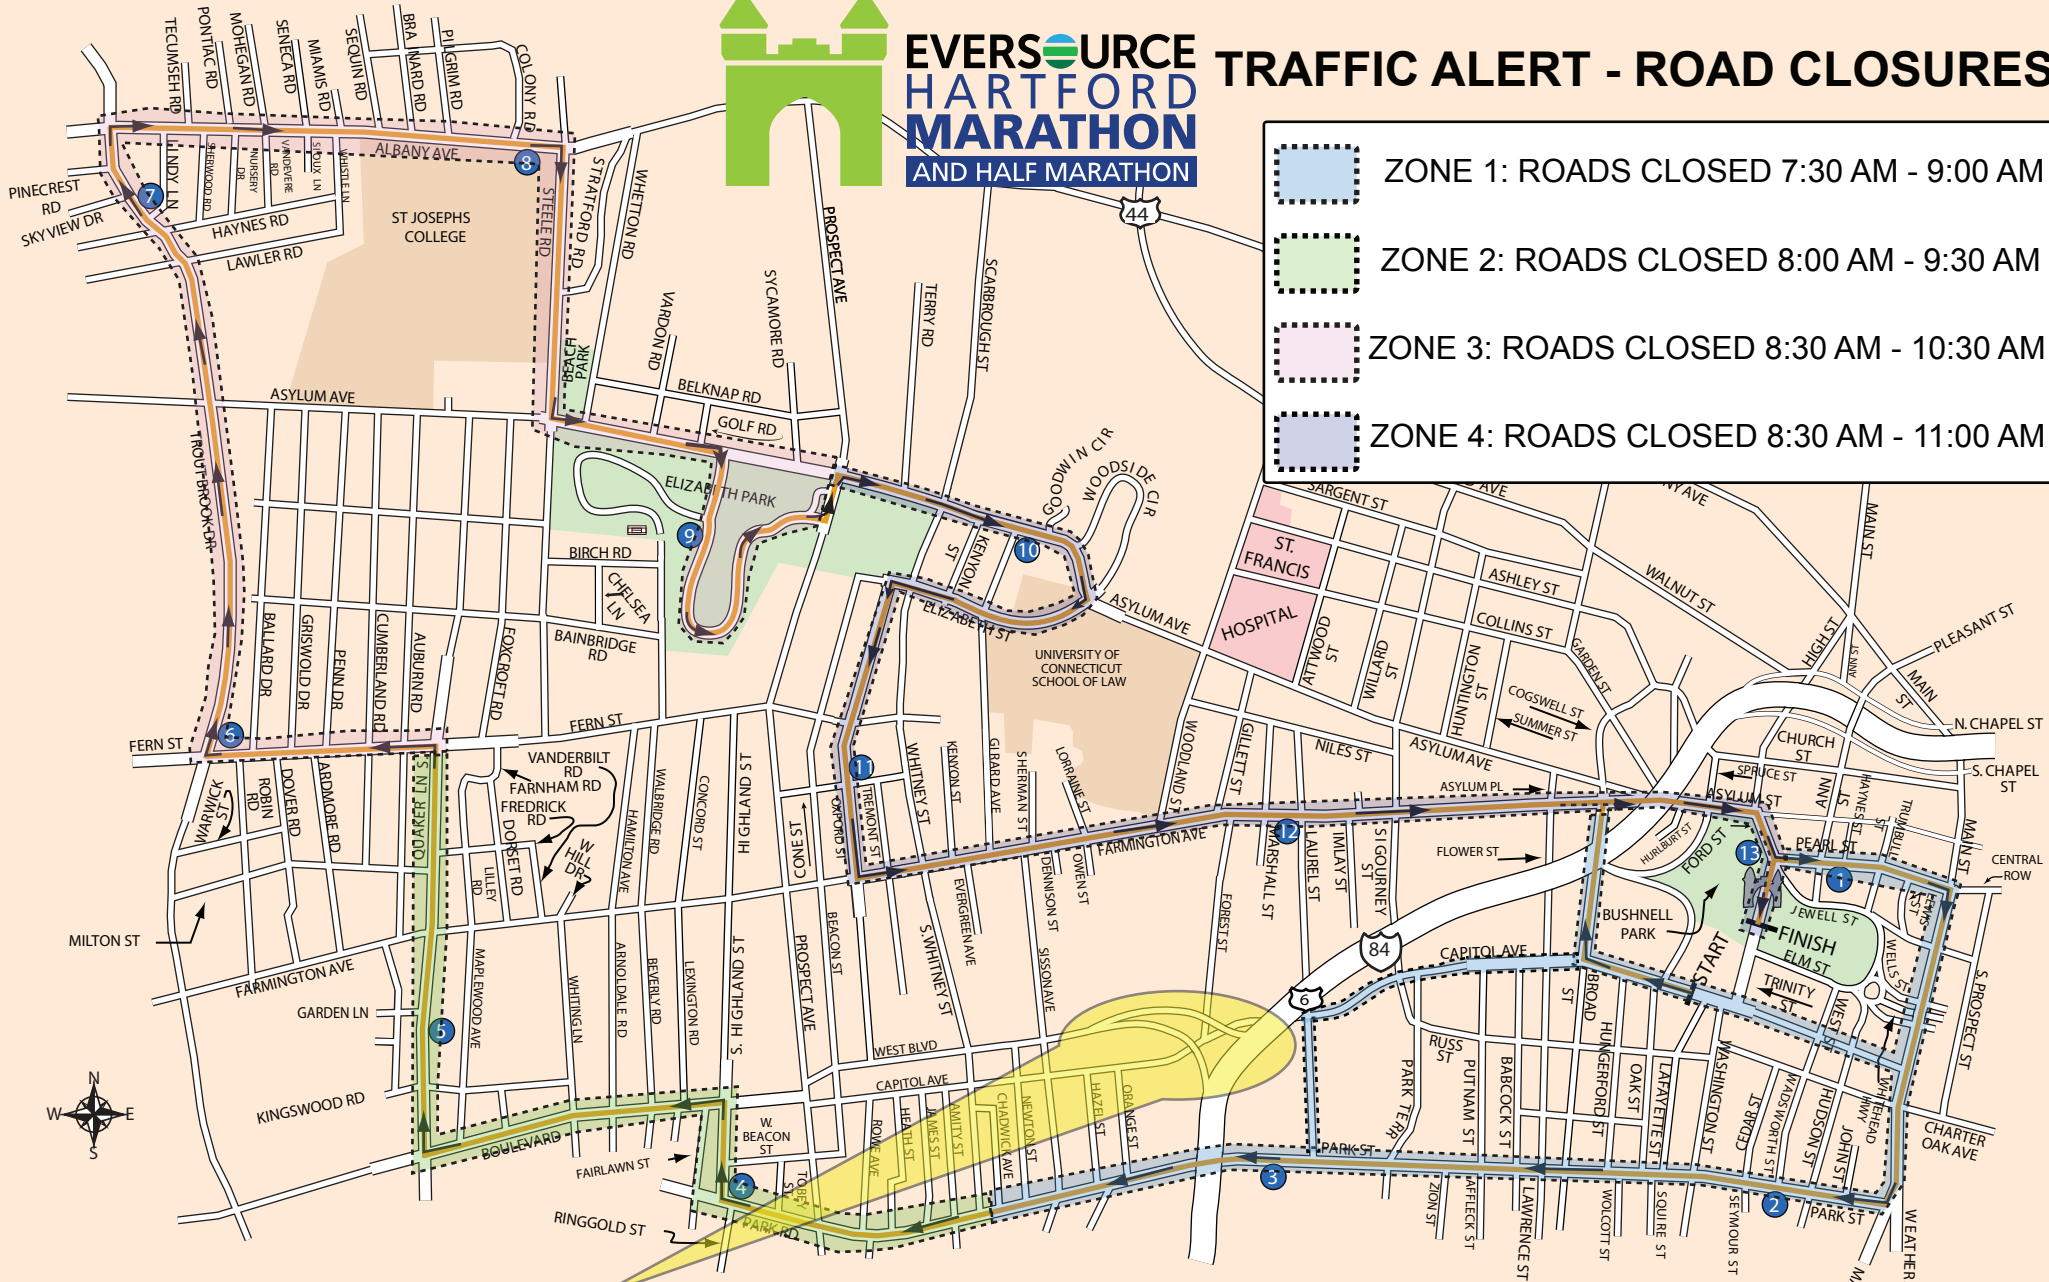

# EVERSOURCE HARTFORD MARATHON AND HALF MARATHON

## TRAFFIC ALERT - ROAD CLOSURES

-  ZONE 1: ROADS CLOSED 7:30 AM - 9:00 AM
-  ZONE 2: ROADS CLOSED 8:00 AM - 9:30 AM
-  ZONE 3: ROADS CLOSED 8:30 AM - 10:30 AM
-  ZONE 4: ROADS CLOSED 8:30 AM - 11:00 AM

THE SISSON AVE. ACCESS RAMPS TO AND FROM I-84 ARE THE BEST ACCESS OUT OF THE RACE AREA.

**NEED ASSISTANCE?  
CALL WHPD 860-523-5203**

NOTE FOR ALL CLOSURES: ROADS REOPEN AS RUNNERS PASS. POLICE WILL DIRECT CROSS TRAFFIC DURING THE RACE WHEN POSSIBLE. PLEASE EXPECT DELAYS AND DETOURS