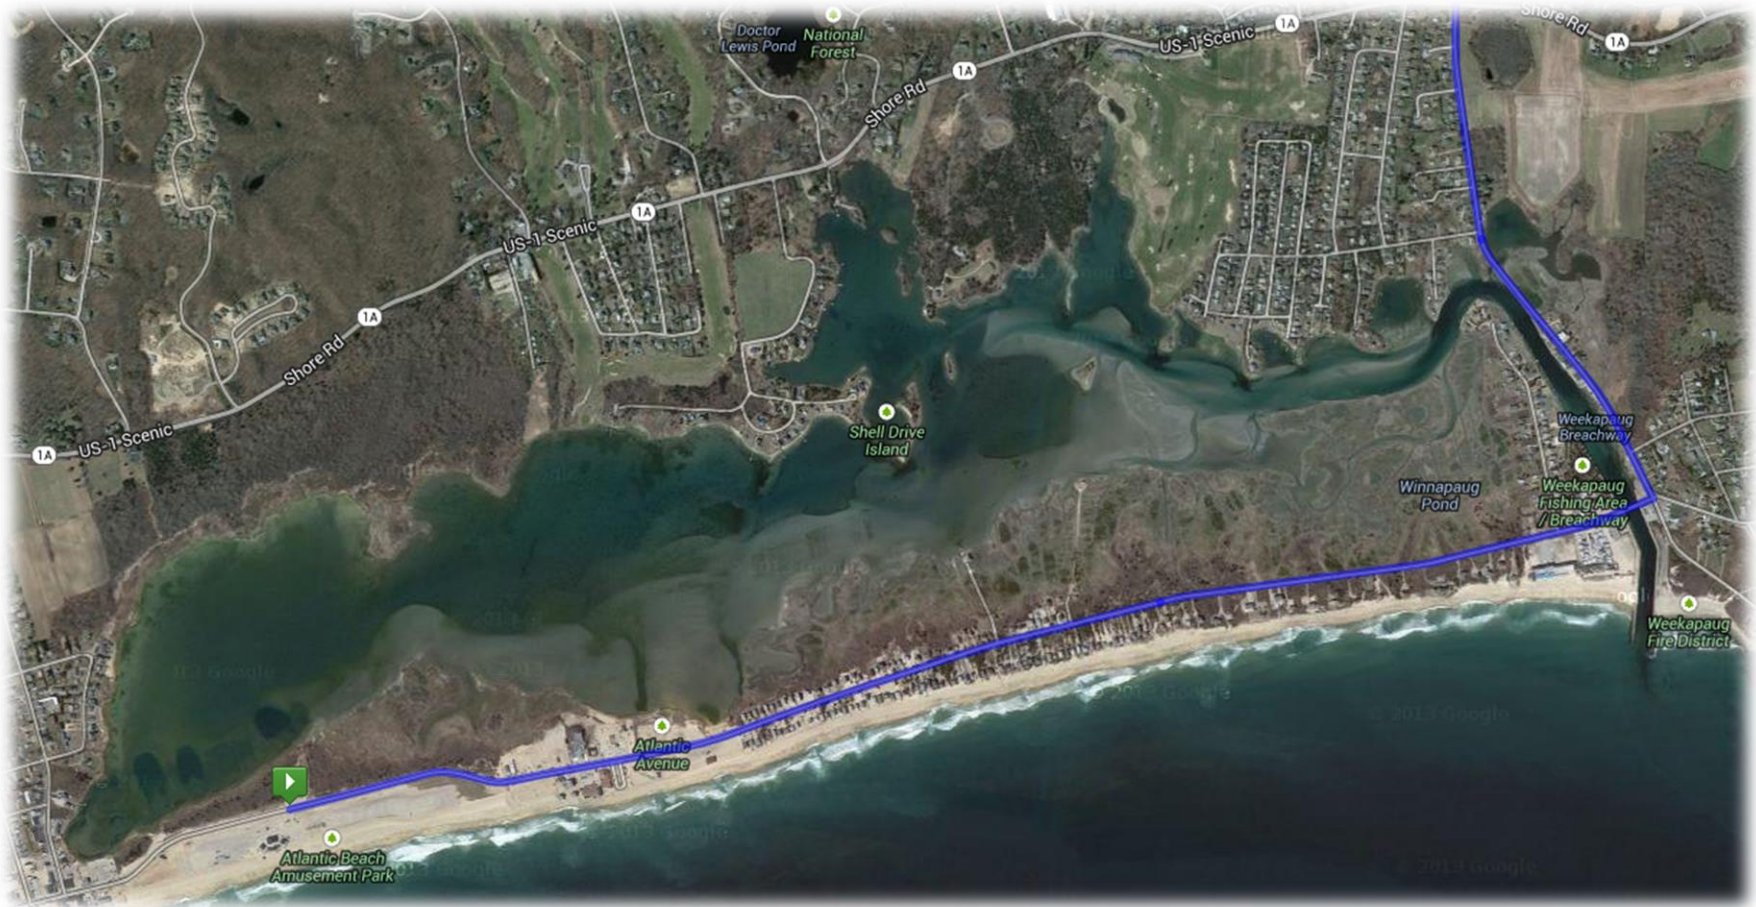

ATHLETES EXITING BEFORE 10:30 AM – MUST USE WEEKAPAUG ROAD

(Atlantic Avenue [west of state beach] will be closed)

**HARTFORD
MARATHON
FOUNDATION**