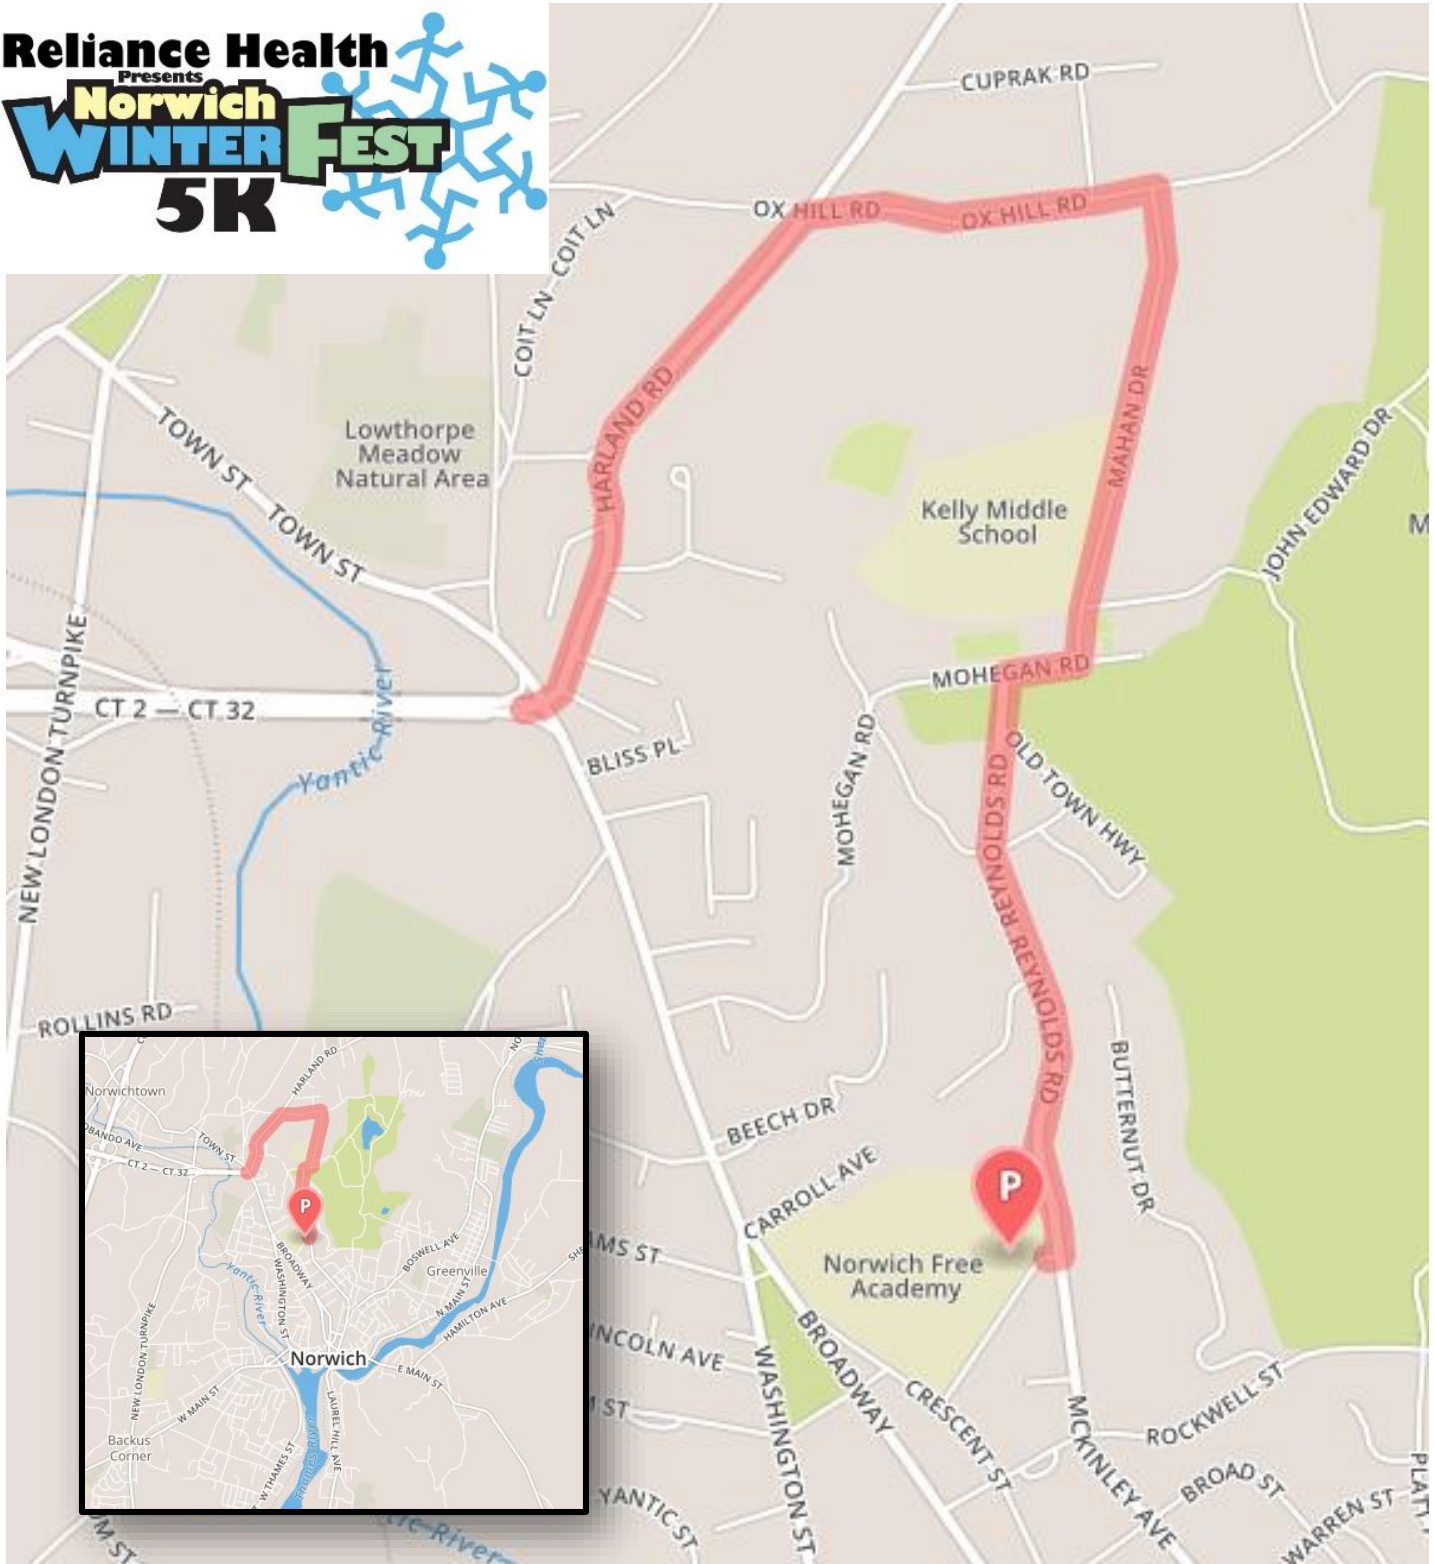

Directions to Parking – Points North & West

- Head east on CT-2 E/CT-32 S
Toward Washington Street
- Turn left onto Harland Road
- Turn right onto Ox Hill Road
- Turn right onto Mahan Drive
- Turn right onto Mohegan Road
- Turn left onto Reynolds Road
- Turn right onto Joseph Perkins Road