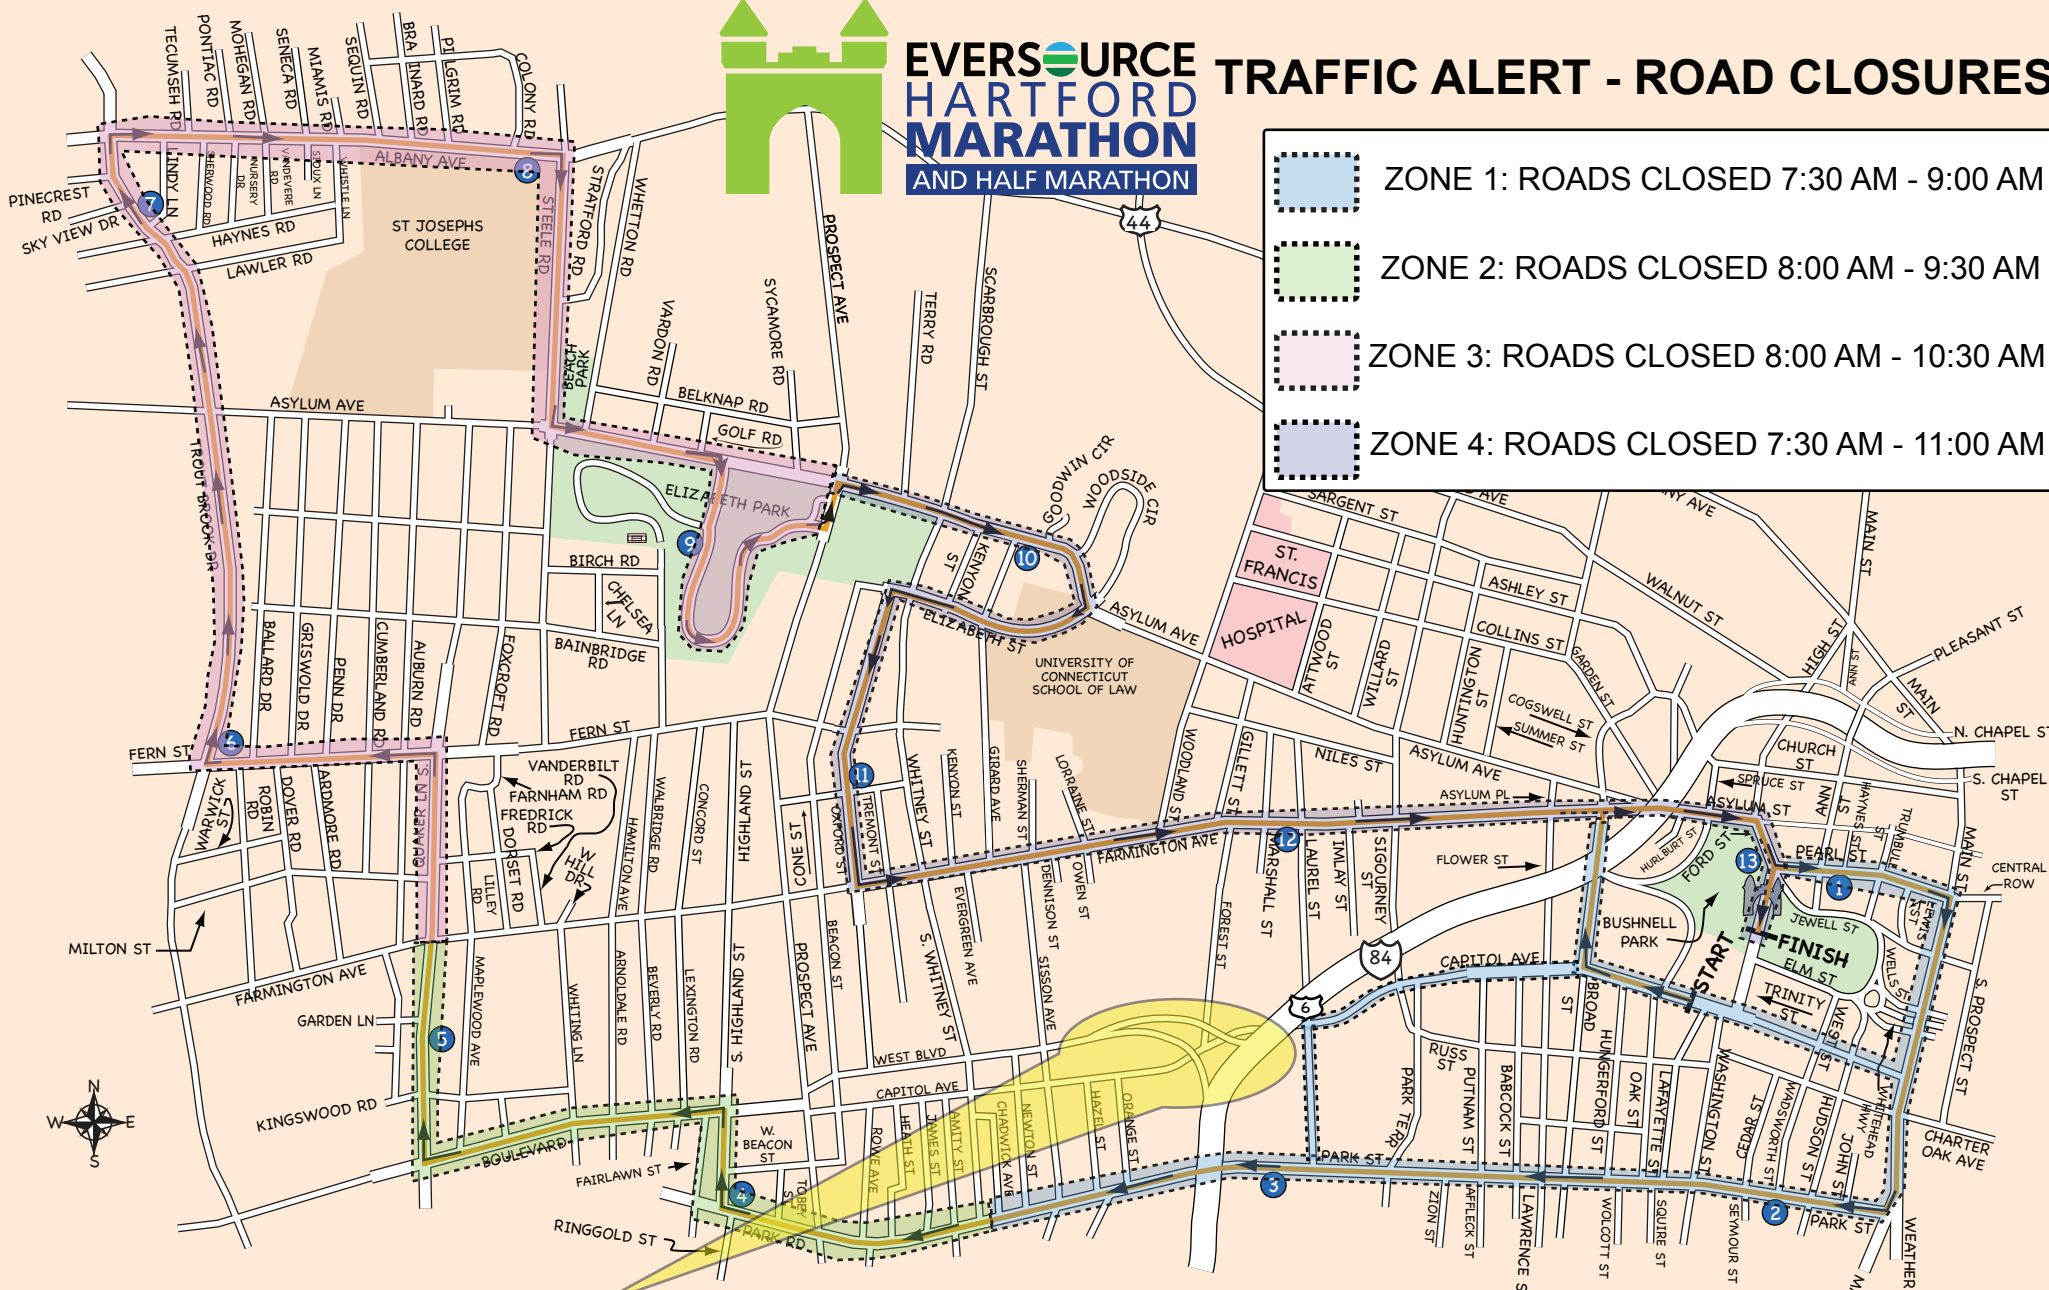

EVERSOURCE HARTFORD MARATHON AND HALF MARATHON

TRAFFIC ALERT - ROAD CLOSURES

-  ZONE 1: ROADS CLOSED 7:30 AM - 9:00 AM
-  ZONE 2: ROADS CLOSED 8:00 AM - 9:30 AM
-  ZONE 3: ROADS CLOSED 8:00 AM - 10:30 AM
-  ZONE 4: ROADS CLOSED 7:30 AM - 11:00 AM

THE SISSON AVE. ACCESS RAMPS TO AND FROM I-84 ARE THE BEST ACCESS OUT OF THE RACE AREA.

**NEED ASSISTANCE?
CALL WHPD 860-523-5203**

NOTE FOR ALL CLOSURES: ROADS REOPEN AS RUNNERS PASS. POLICE WILL DIRECT CROSS TRAFFIC DURING THE RACE WHEN POSSIBLE. PLEASE EXPECT DELAYS AND DETOURS