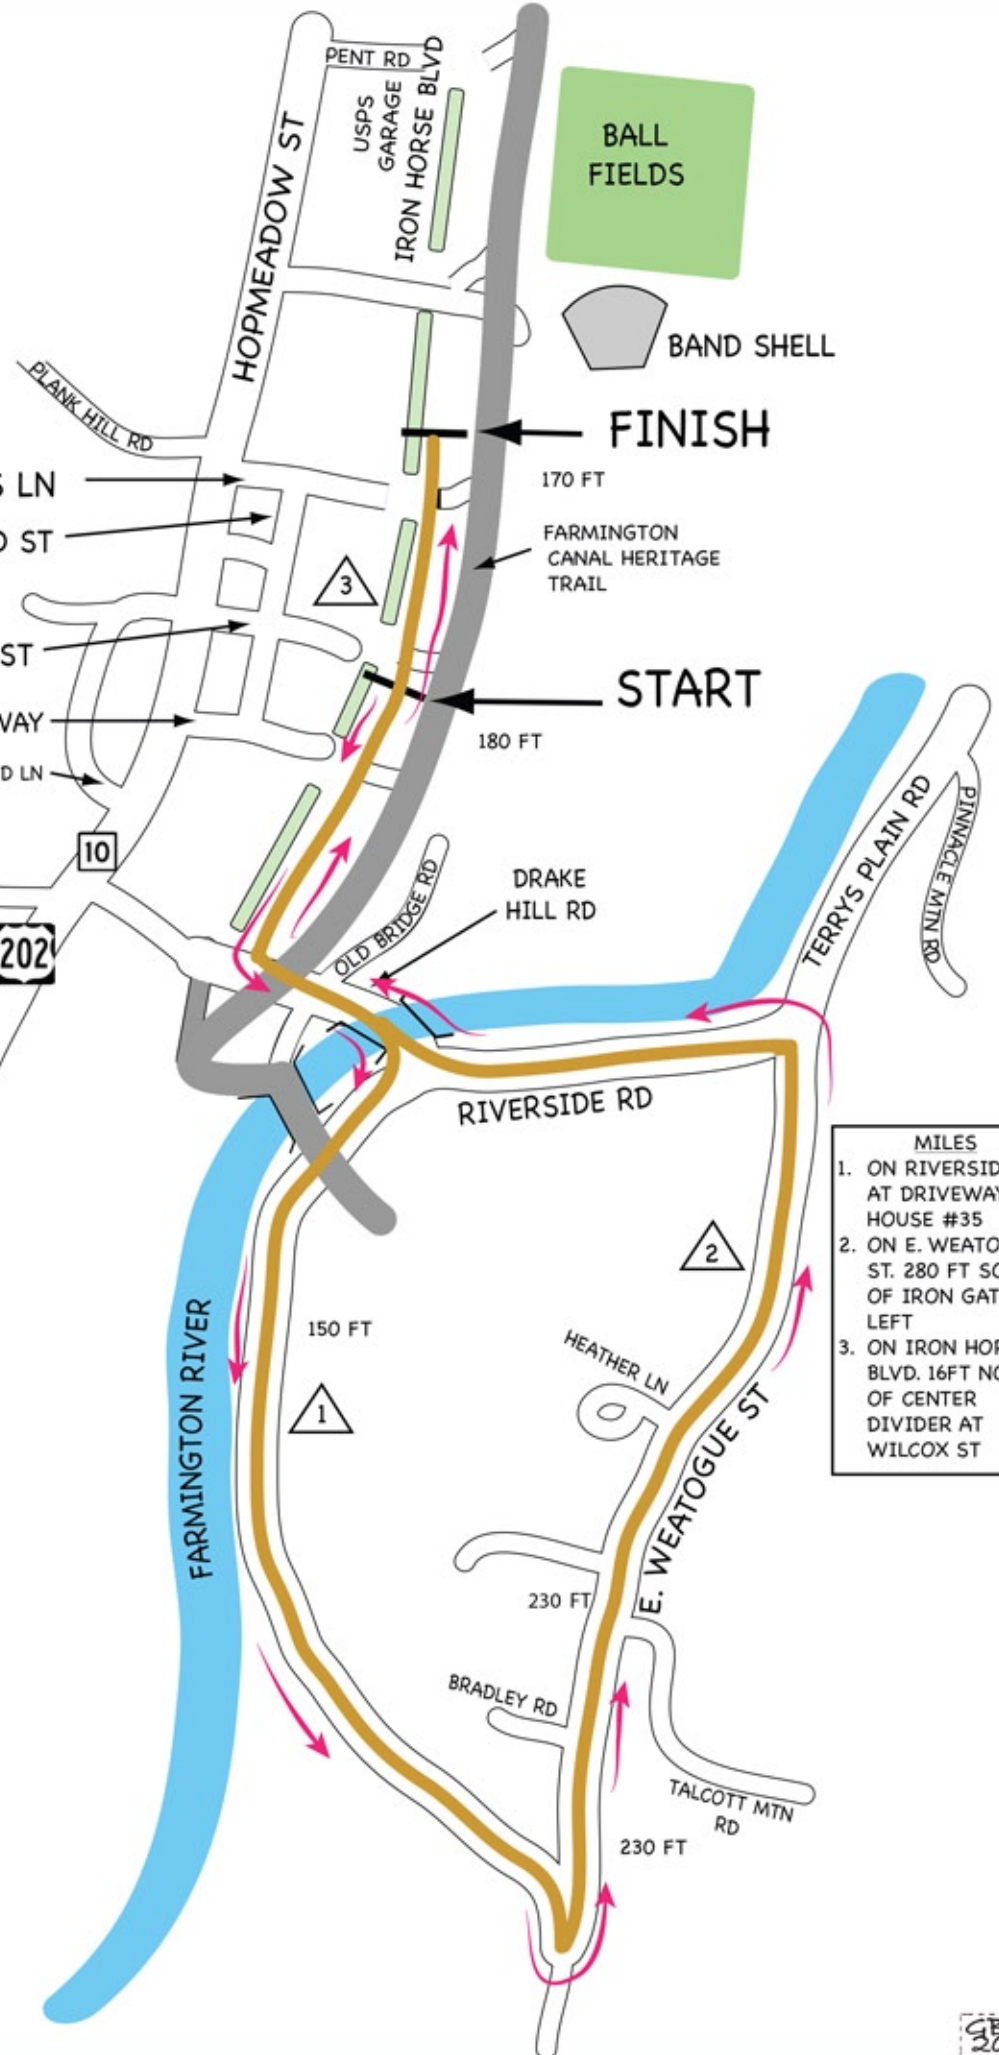

ON IRON HORSE

# 5K Map

**THE ROUTE**  
 START HEADING SOUTH IN THE NORTHBOUND LANE OF IRON HORSE BLVD. AT THE INTERSECTION WITH WILCOX ST. TURN LEFT ONTO DRAKE HILL RD. TURN RIGHT ONTO RIVERSIDE RD. TURN HARD LEFT ONTO E. WEATOGUE ST. TURN HARD LEFT ONTO RIVERSIDE RD. TURN RIGHT ONTO DRAKE HILL RD. TURN RIGHT ONTO THE NORTHBOUND LANE OF IRON HORSE BLVD AND FINISH.

USATF CERTIFIED COURSE  
 CT09011JHP  
 EFFECTIVE 5/30/2009 TO 12/31/2019

- MILES**
1. ON RIVERSIDE RD AT DRIVEWAY HOUSE #35
  2. ON E. WEATOGUE ST. 280 FT SOUTH OF IRON GATE ON LEFT
  3. ON IRON HORSE BLVD. 16FT NORTH OF CENTER DIVIDER AT WILCOX ST