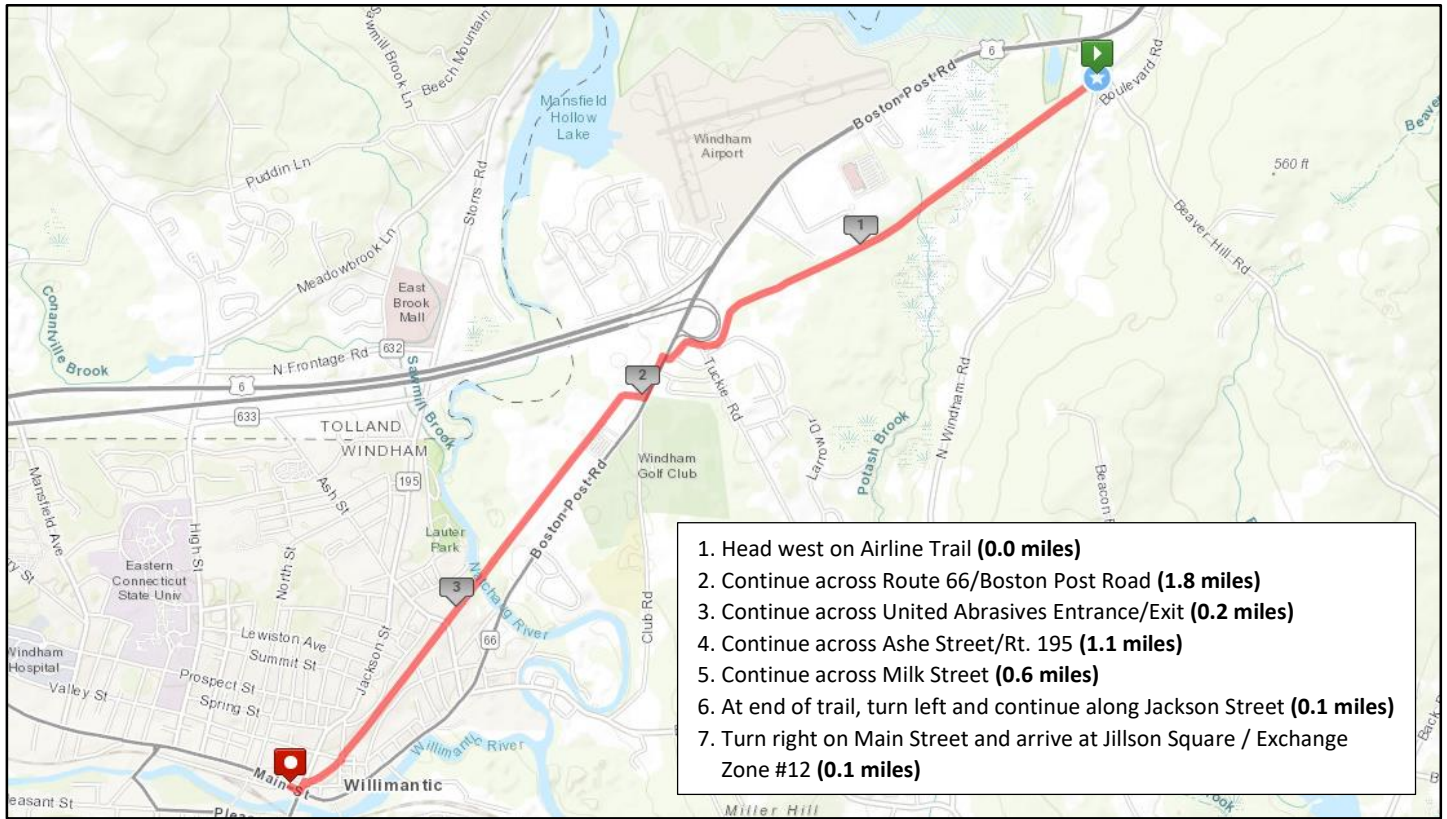

Running Details

Start: North Windham Road @ Beaver Hill Road, North Windham, CT

Finish: Jillson Square, 533 Main Street, Windham/Willimantic, CT

DISTANCE	START ELEVATION	MAX ELEVATION	ELEVATION GAIN	DIFFICULTY	TERRAIN
3.8 MILE	297 FT	307 FT	115 FT	EASY	CINDER/PAVED TRAIL

Safety Notes:

- Stay on sidewalk / bikeway / trail where applicable
- Use caution crossing streets
- Follow directional signs

Driving Details

Driving Directions to Exchange Zone #12 Parking: Jillson Square Parking Lot, 533 Main Street, Windham/Willimantic, CT 06226

Driving Distance: 4.2 miles

Estimated Drive Time: 10 minutes

1. Head north North Windham Road towards Route 6 (Boston Post Road)
2. Turn left on Route 6 (Boston Post Road)
3. Continue Straight on Route 66 (Main Street)
4. Destination and park will be on your right (CAUTION RUNNERS MAY BE ON ROAD)