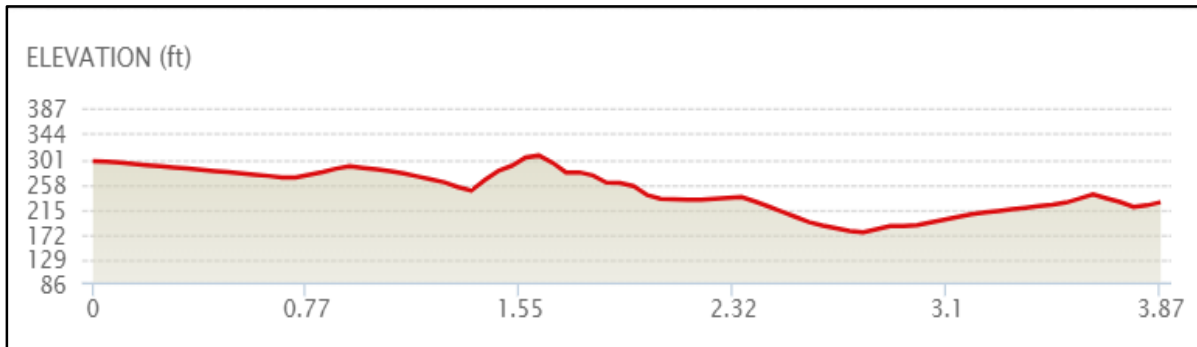

Running Details

Start: North Windham Road @ Beaver Hill Road, North Windham, CT

Finish: Jillson Square, 533 Main Street, Windham/Willimantic, CT

DISTANCE	START ELEVATION	MAX ELEVATION	ELEVATION GAIN	DIFFICULTY	TERRAIN
3.8 MILE	297 FT	307 FT	115 FT	EASY	CINDER/PAVED TRAIL