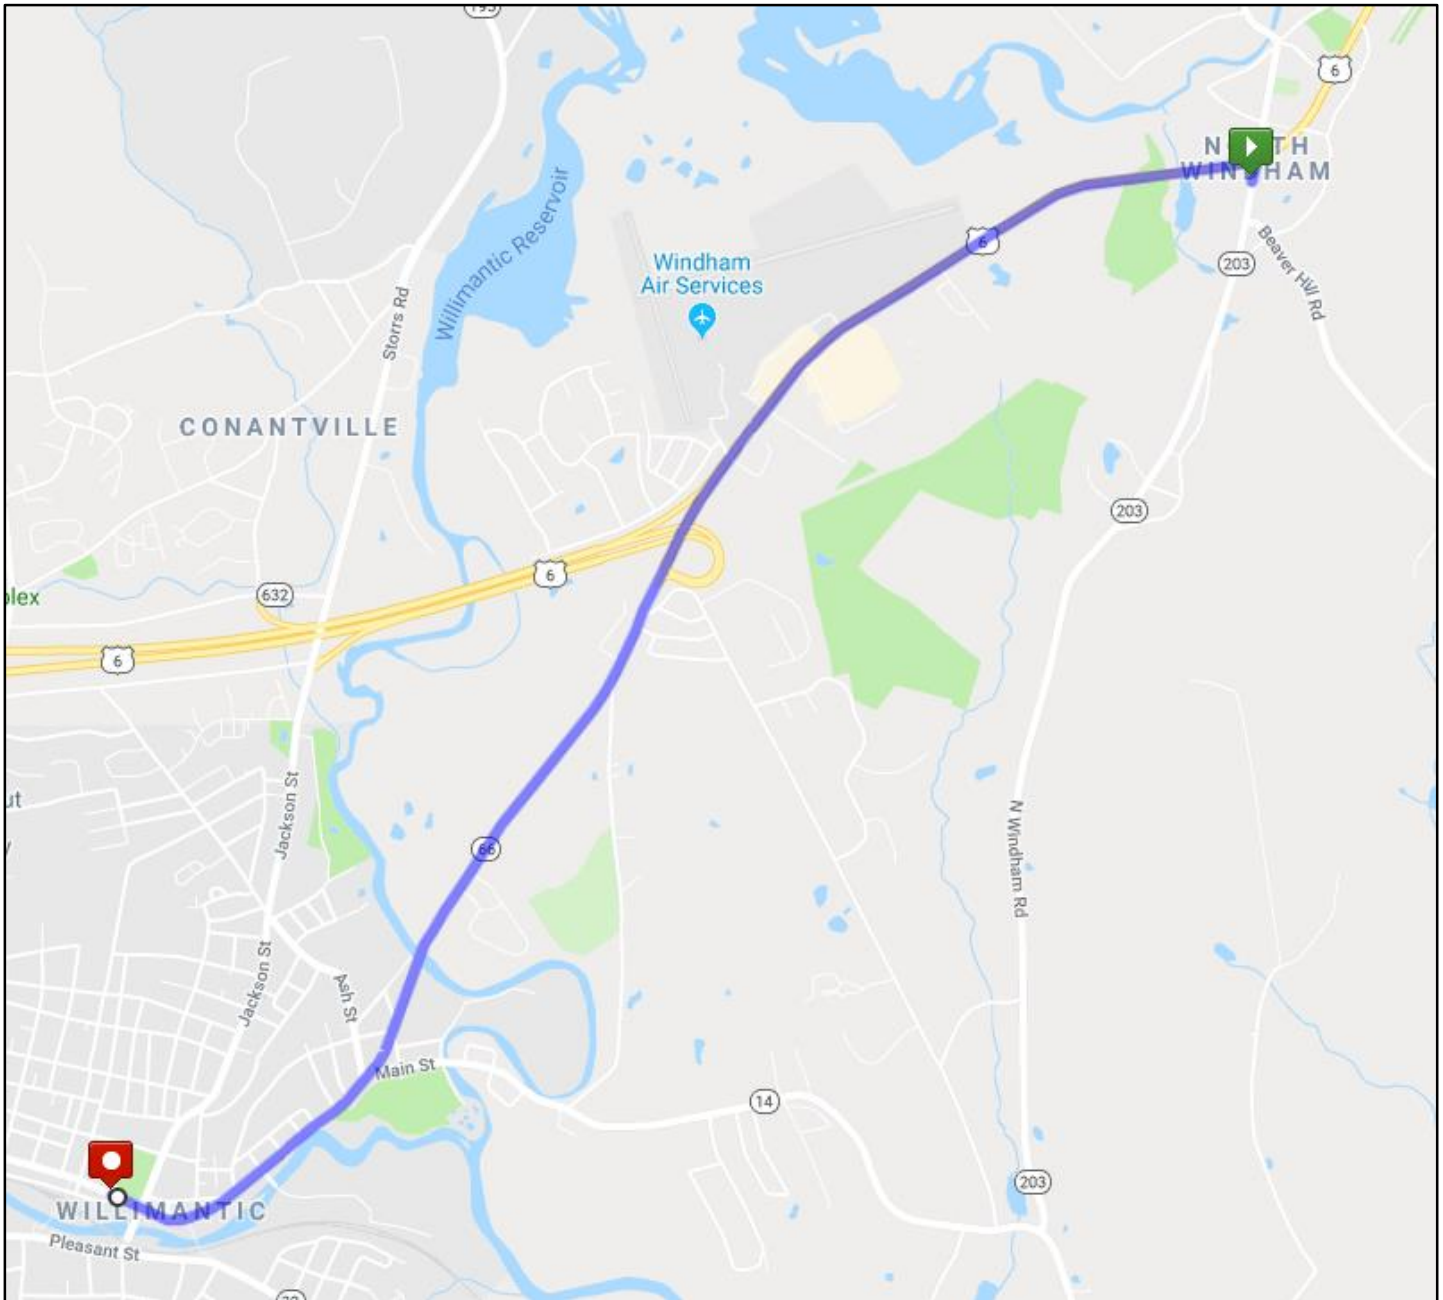

Running Details

Start: North Windham Road @ Beaver Hill Road, North Windham, CT

Finish: Jillson Square, 533 Main Street, Windham/Willimantic, CT

DISTANCE	START ELEVATION	MAX ELEVATION	ELEVATION GAIN	DIFFICULTY	TERRAIN
3.8 MILE	297 FT	307 FT	115 FT	EASY	CINDER/PAVED TRAIL

Safety Notes:

- Stay on sidewalk / bikeway / trail where applicable
- Use caution crossing streets
- Follow directional signs

Driving Details

Driving Directions to Exchange Zone #12 Parking: Jillson Square Parking Lot, 533 Main Street, Windham/Willimantic, CT 06226

Driving Distance: 4.2 miles

Estimated Drive Time: 10 minutes

1. Head north North Windham Road towards Route 6 (Boston Post Road)
2. Turn left on Route 6 (Boston Post Road)
3. Continue Straight on Route 66 (Main Street)
4. Destination and park will be on your right (CAUTION RUNNERS MAY BE ON ROAD)