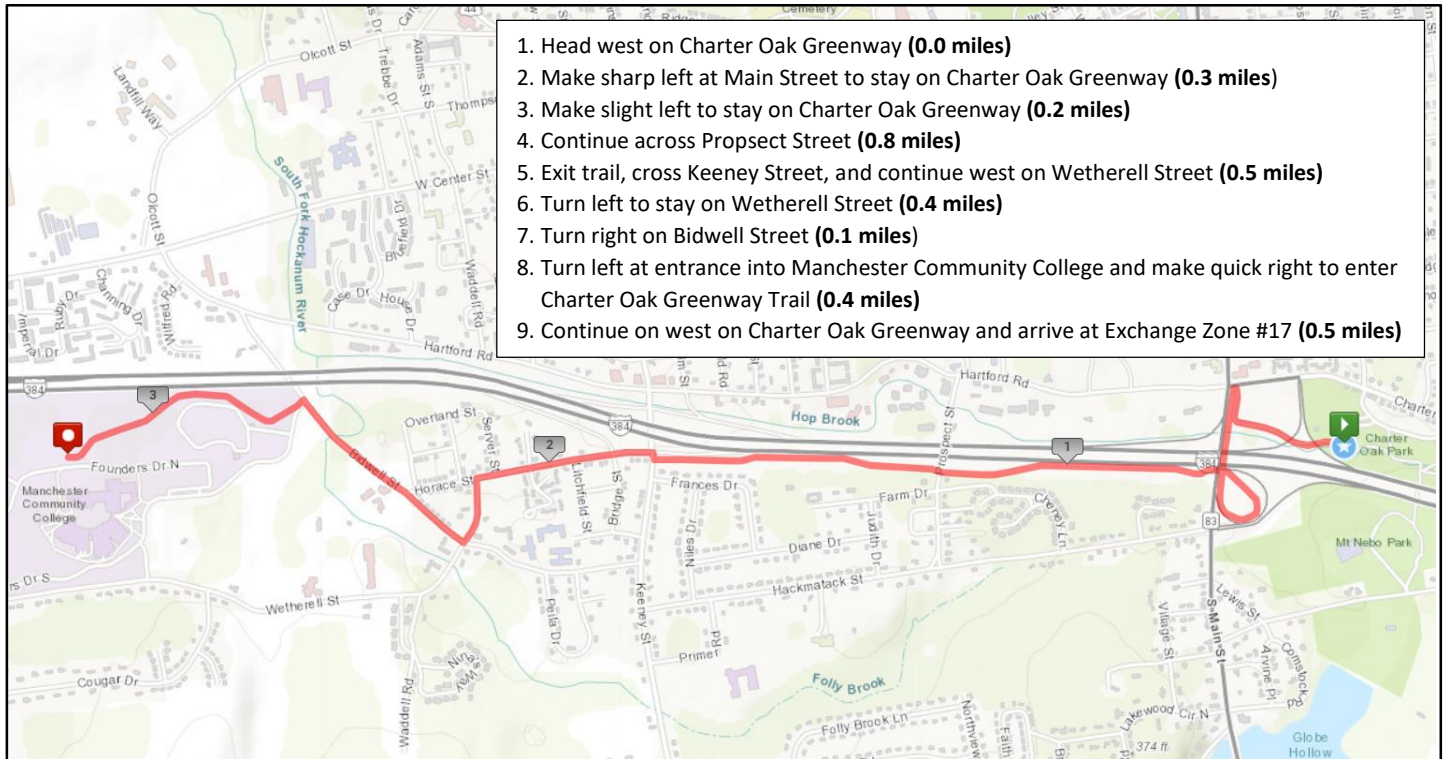

**Running Details**

**Start:** Charter Oak Park, Charter Oak Street, Manchester, CT

**Finish:** MCC Solar Field, Founders Drive N, Manchester, CT

DISTANCE	START ELEVATION	MAX ELEVATION	ELEVATION GAIN	DIFFICULTY	TERRAIN
<b>3.1 MILES</b>	<b>254 FEET</b>	<b>272 FEET</b>	<b>78 FT</b>	<b>EASY</b>	<b>ROAD/PAVED TRAIL</b>

**Safety Notes:**

- Stay on sidewalk / bikeway / trail where applicable
- Use caution crossing streets
- Follow directional signs

### Driving Details

**Driving Directions to Exchange Zone #16 Parking:** Manchester Community College, Solar Field Parking, Founders Dr. North, Manchester, CT 06040

**Driving Distance:** 4.1 miles

**Estimated Drive Time:** 8 minutes

1. Exit park, turn left Charter Oak Street (State Highway 534)
2. Turn left/take ramp for I-384 W towards Hartford
3. Merge onto I-384 W
4. Take Exit 1 for Spencer Street towards Silver Lane
5. At the end of the ramp, turn right on Spencer Street
6. Turn right on Hillstown Road
7. Turn left on Great Path
8. Turn left on Founders Drive North
9. Destination and parking lot will be on your left