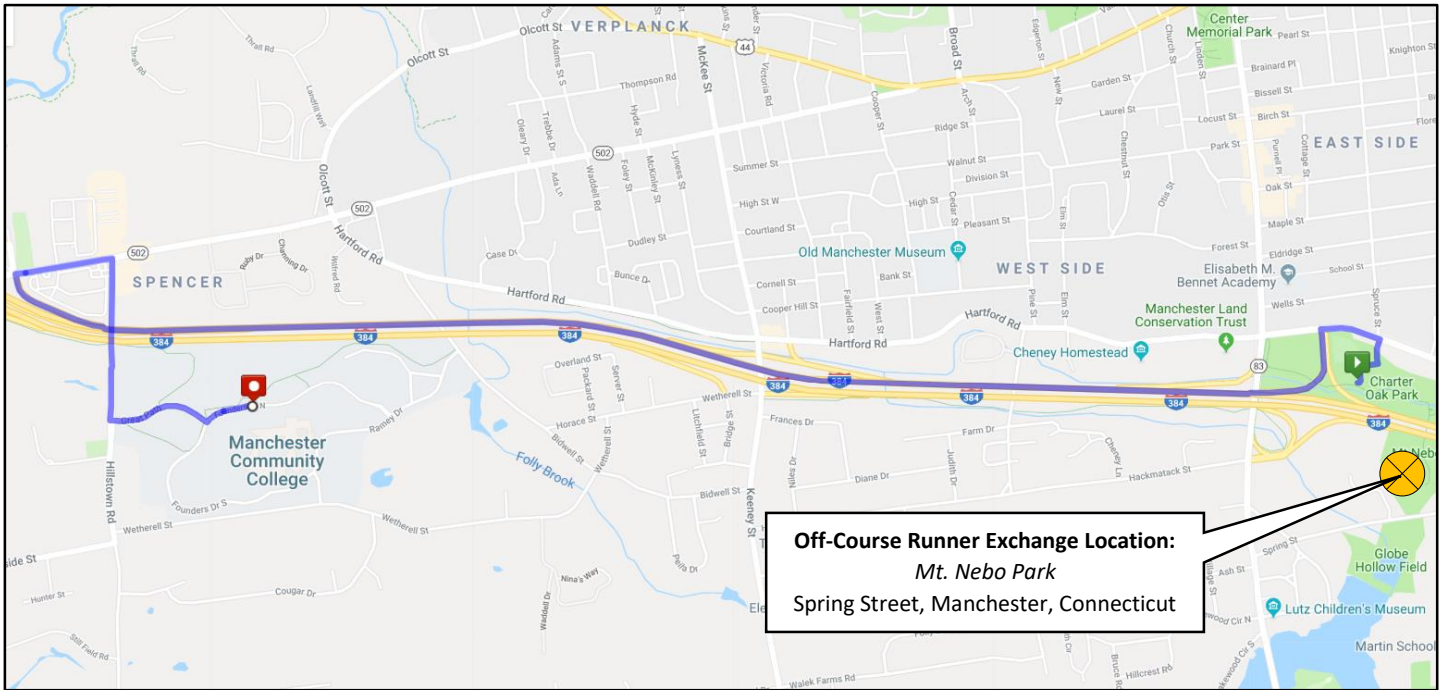

**Running Details**

**Start:** Charter Oak Park, Charter Oak Street, Manchester, CT

**Finish:** MCC Solar Field, Founders Drive N, Manchester, CT

DISTANCE	START ELEVATION	MAX ELEVATION	ELEVATION GAIN	DIFFICULTY	TERRAIN
<b>3.1 MILES</b>	<b>254 FEET</b>	<b>272 FEET</b>	<b>78 FT</b>	<b>EASY</b>	<b>ROAD/PAVED TRAIL</b>

**Safety Notes:**

- Stay on sidewalk / bikeway / trail where applicable
- Use caution crossing streets
- Follow directional signs

### Driving Details

**Driving Directions to Exchange Zone #16 Parking:** Manchester Community College, Solar Field Parking, Founders Dr. North, Manchester, CT 06040

**Driving Distance:** 4.1 miles

**Estimated Drive Time:** 8 minutes

1. Exit park, turn left Charter Oak Street (State Highway 534)
2. Turn left/take ramp for I-384 W towards Hartford
3. Merge onto I-384 W
4. Take Exit 1 for Spencer Street towards Silver Lane
5. At the end of the ramp, turn right on Spencer Street
6. Turn right on Hillstown Road
7. Turn left on Great Path
8. Turn left on Founders Drive North
9. Destination and parking lot will be on your left