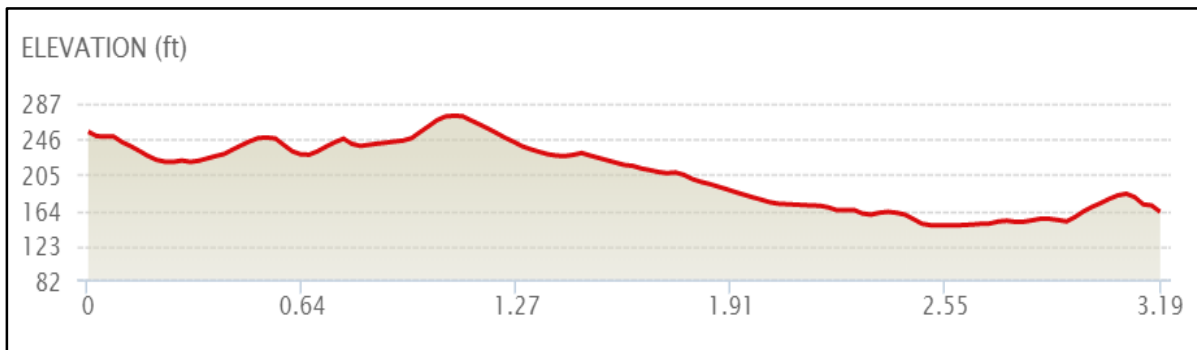

**Running Details**

**Start:** Charter Oak Park, Charter Oak Street, Manchester, CT

**Finish:** MCC Solar Field, Founders Drive N, Manchester, CT

DISTANCE	START ELEVATION	MAX ELEVATION	ELEVATION GAIN	DIFFICULTY	TERRAIN
<b>3.1 MILES</b>	<b>254 FEET</b>	<b>272 FEET</b>	<b>78 FT</b>	<b>EASY</b>	<b>ROAD/PAVED TRAIL</b>

**Safety Notes:**

- Stay on sidewalk / bikeway / trail where applicable
- Use caution crossing streets
- Follow directional signs

### Driving Details

**Driving Directions to Exchange Zone #16 Parking:** Manchester Community College, Solar Field Parking, Founders Dr. North, Manchester, CT 06040

**Driving Distance:** 4.1 miles

**Estimated Drive Time:** 8 minutes

1. Exit park, turn left Charter Oak Street (State Highway 534)
2. Turn left/take ramp for I-384 W towards Hartford
3. Merge onto I-384 W
4. Take Exit 1 for Spencer Street towards Silver Lane
5. At the end of the ramp, turn right on Spencer Street
6. Turn right on Hillstown Road
7. Turn left on Great Path
8. Turn left on Founders Drive North
9. Destination and parking lot will be on your left