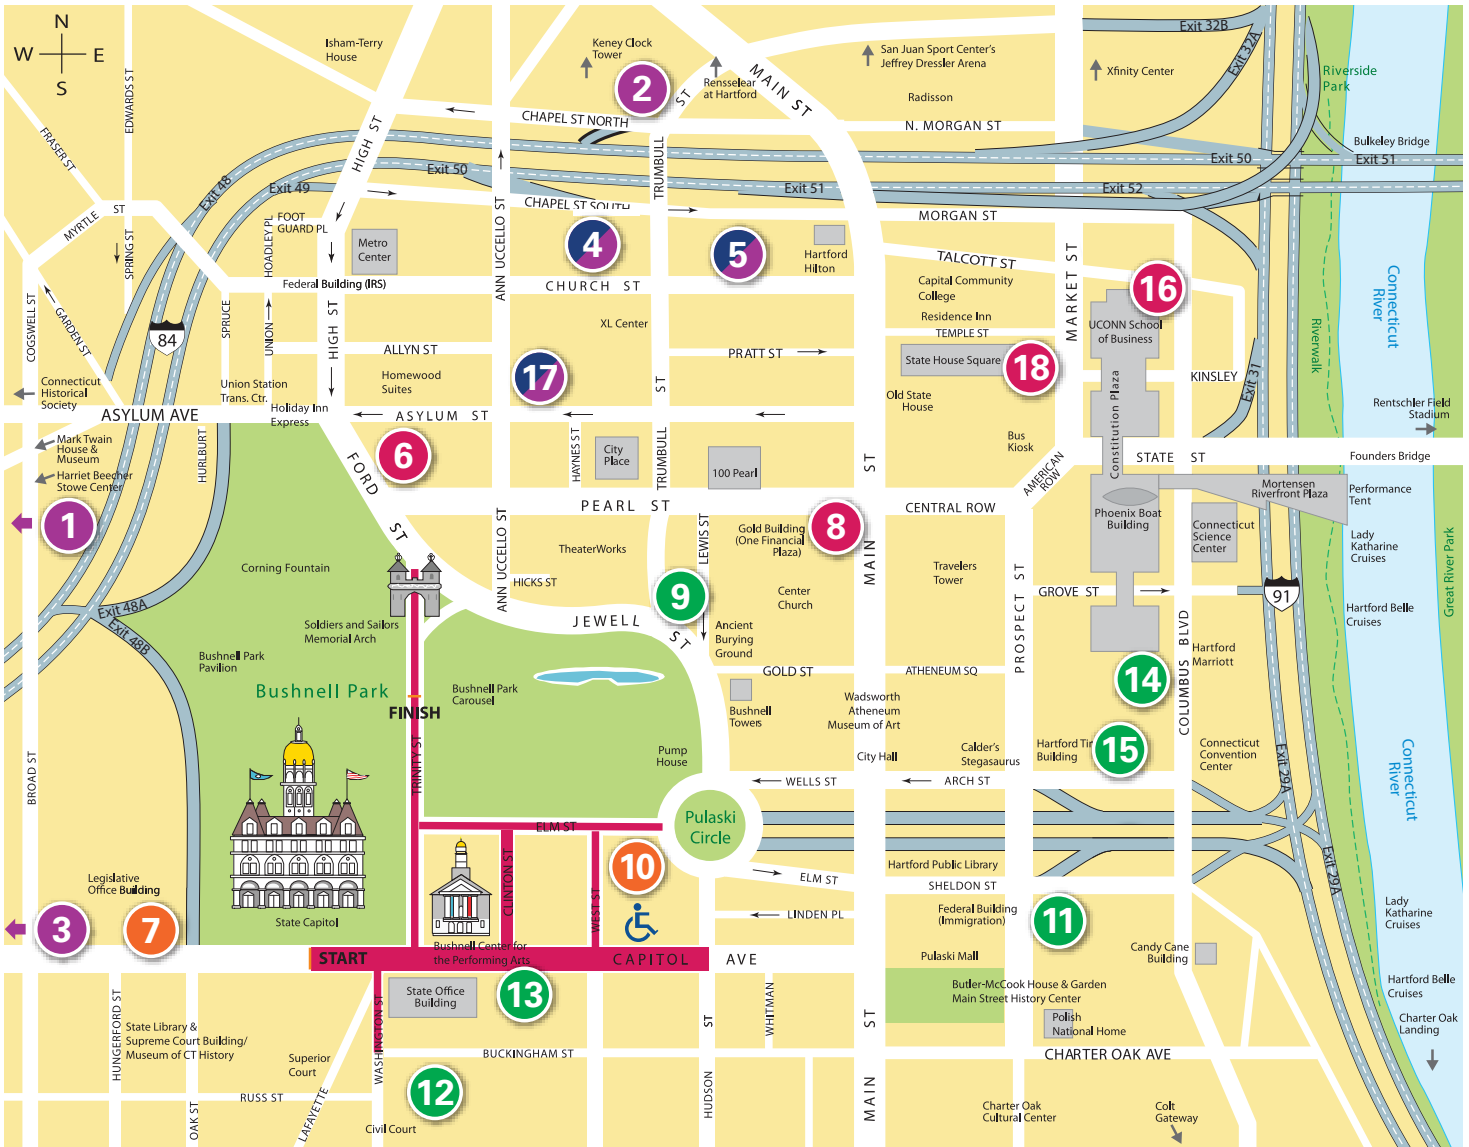

RACE DAY PARKING

From the North

- 4 200 Church St. Garage
- 5 MAT Garage, 55 Chapel St.
- 17 Hartford 21 Garage

From the South

- 9 Trumbull St. Garage, 100 Trumbull St.
- 11 141 Sheldon St. Lot
- 12 315 Buckingham St. Parking Garage
- 13 165 Capitol Ave. Lot
- 14 Front St. Garage North
- 15 Front St. Garage South

Credential Required Parking

- 7 Legislative Office Building Garage (LOB) - VIP / Pre-Perks
- 10 55 Elm St. - Handicap Accessible Lot

From the East

- 6 Hilton Lot, 10 Ford St.
- 8 1 Financial Plaza
- 16 Constitution Plaza Garage
- 18 Temple St. Garage

From the West

- 1 Aetna 151 Flower St. Garage, Use Broad St. Entrance
- 2 58 Chapel St. Lot
- 3 340 Capitol Ave.
- 4 200 Church St. Garage
- 5 MAT Garage, 55 Chapel St.
- 17 Hartford 21 Garage

Carpoolers: Ride with friends and park free at the 1 Flower Street Garage using Broad Street entrance.

— Road Closed Prior to 6 A.M.

ARRIVE EARLY! Park in designated "Marathon Parking" lots and garages, which offer free or $5 event parking. Unaffiliated lots in downtown Hartford will set their own fees, which may be more expensive. Free on street parking is allowed where indicated by signs. As lots/garages fill, you will be redirected.