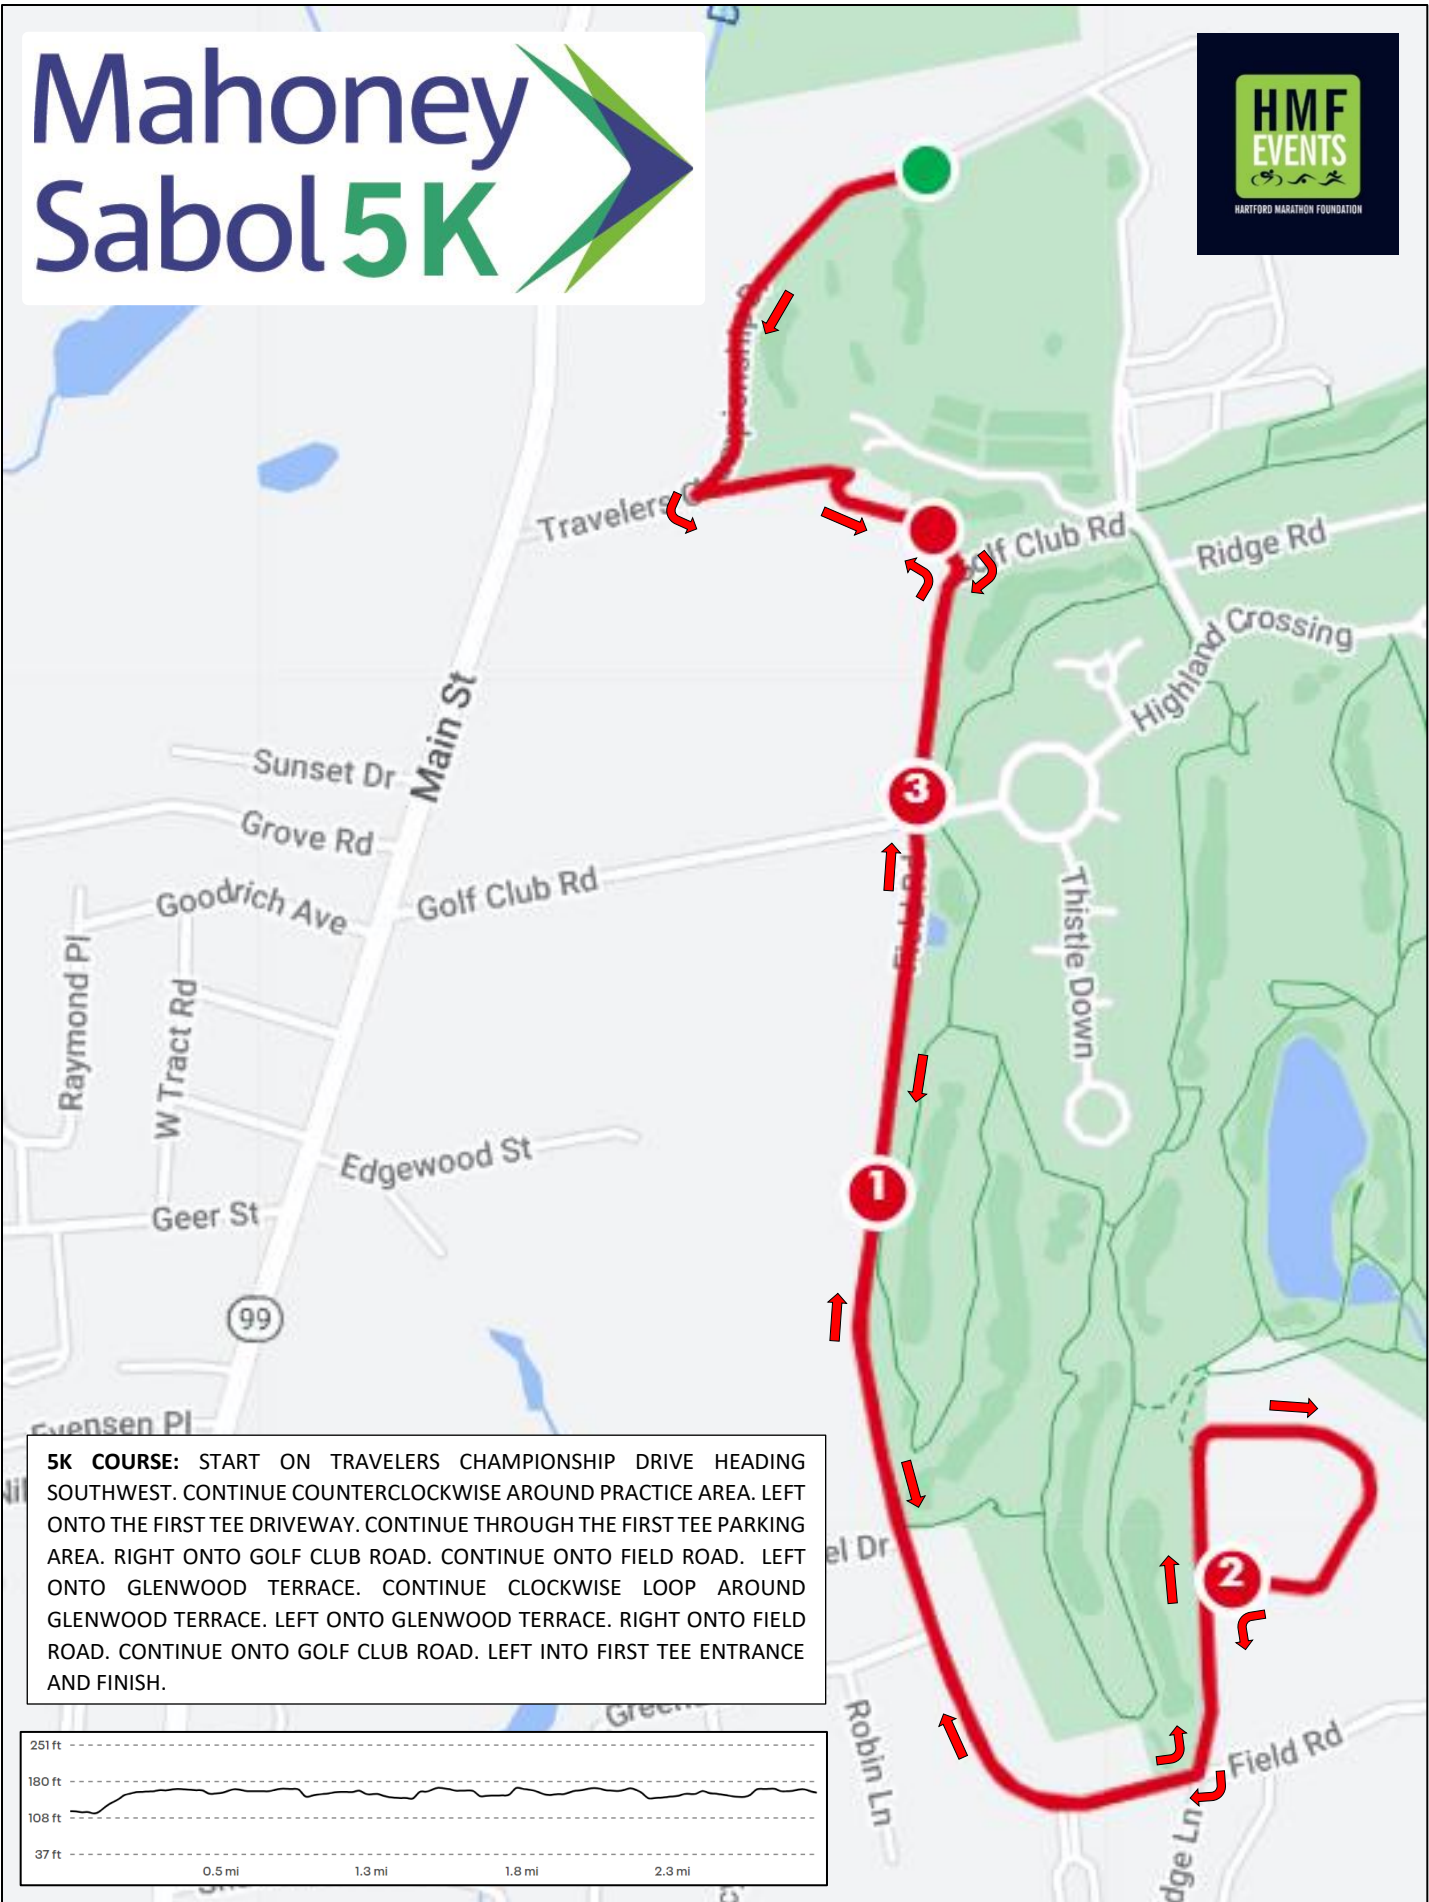

Mahoney Sabol 5K

5K COURSE: START ON TRAVELERS CHAMPIONSHIP DRIVE HEADING SOUTHWEST. CONTINUE COUNTERCLOCKWISE AROUND PRACTICE AREA. LEFT ONTO THE FIRST TEE DRIVEWAY. CONTINUE THROUGH THE FIRST TEE PARKING AREA. RIGHT ONTO GOLF CLUB ROAD. CONTINUE ONTO FIELD ROAD. LEFT ONTO GLENWOOD TERRACE. CONTINUE CLOCKWISE LOOP AROUND GLENWOOD TERRACE. LEFT ONTO GLENWOOD TERRACE. RIGHT ONTO FIELD ROAD. CONTINUE ONTO GOLF CLUB ROAD. LEFT INTO FIRST TEE ENTRANCE AND FINISH.